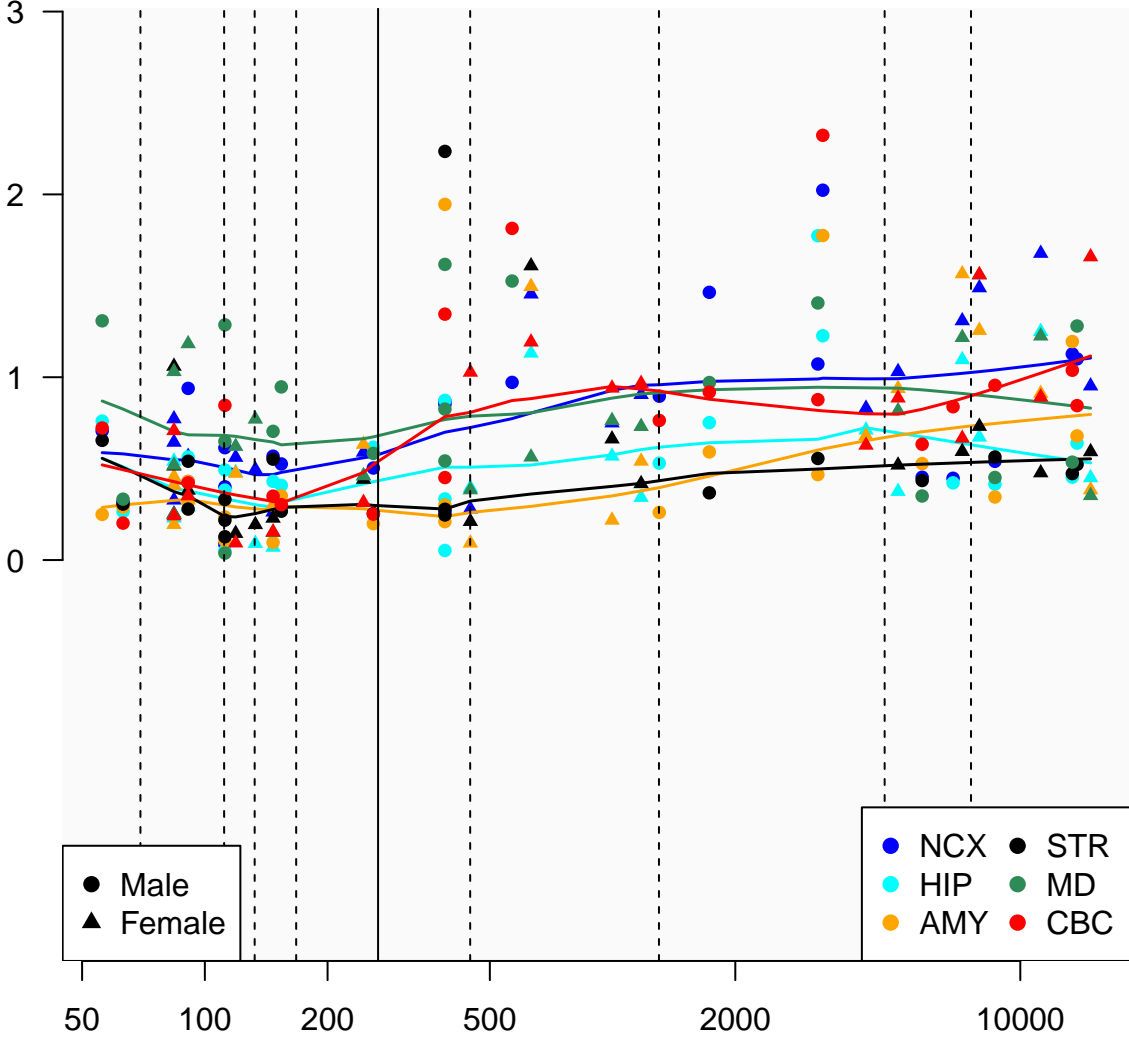

SNORD63_ENSG00000251987

Window:

1 2 3 4 5 6 7 8 9

Normalized Log2 RPKM+1

● Male
▲ Female

● NCX ● STR
● HIP ● MD
● AMY ● CBC

Age (Days)