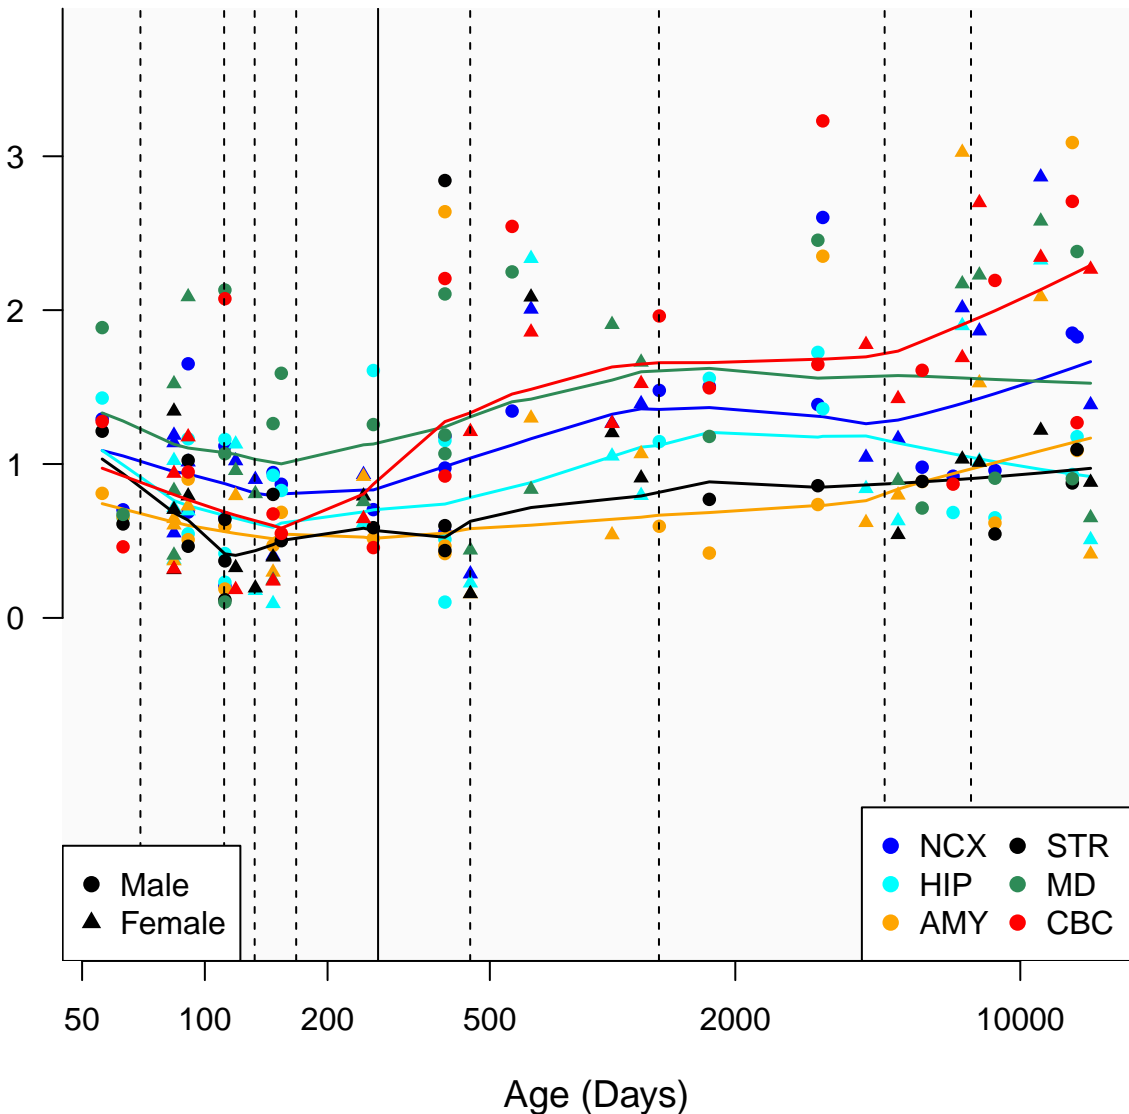

SNORD64_ENSG00000212161

Window:

1 2 3 4 5 6 7 8 9

Normalized Log2 RPKM+1

● Male
▲ Female

● NCX ● STR
● HIP ● MD
● AMY ● CBC