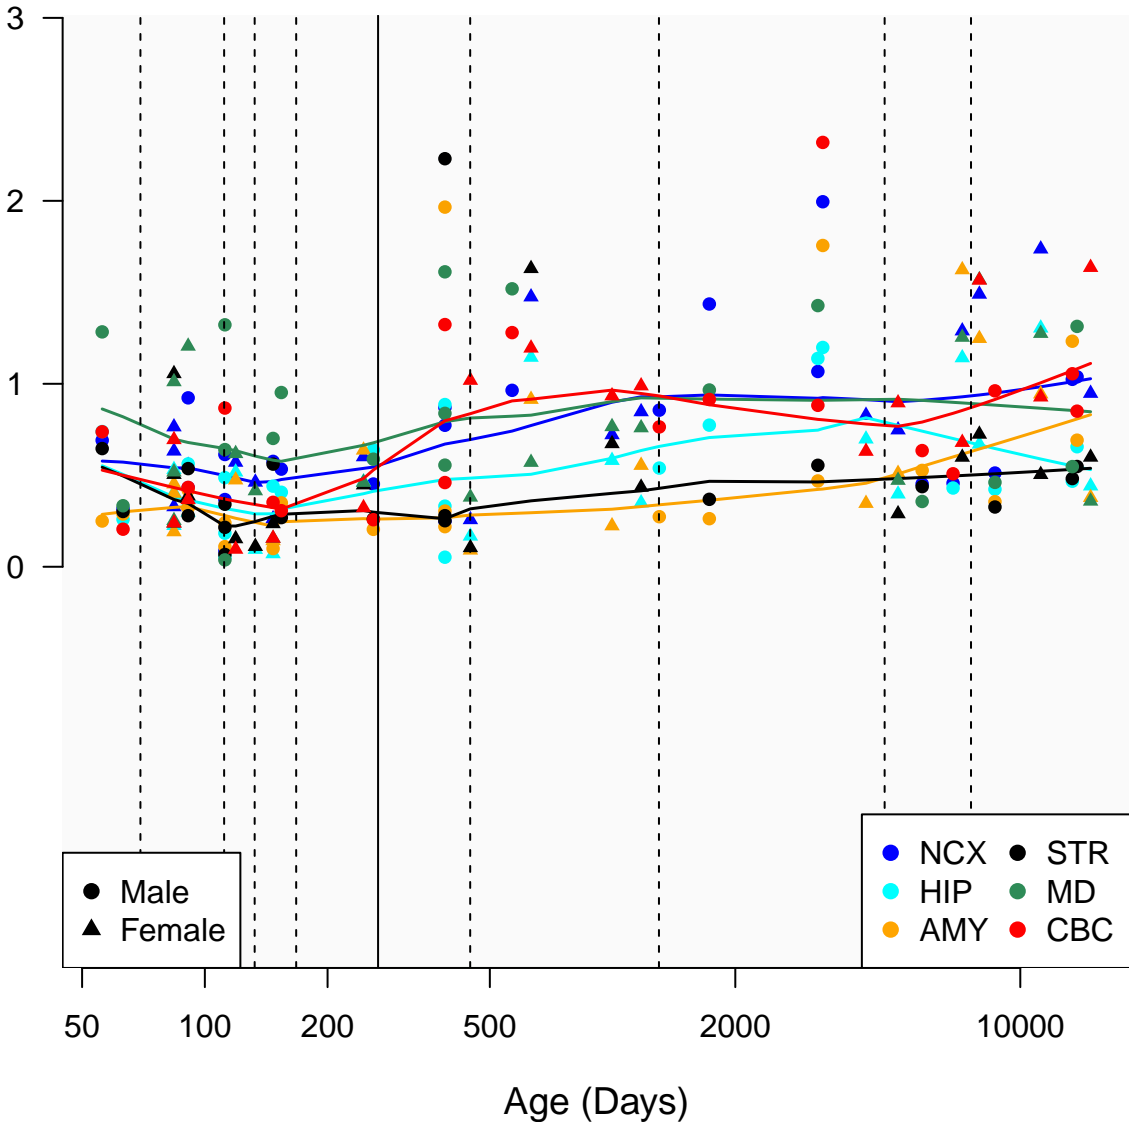

SNORD64_ENSG00000276610

Window:

1 2 3 4 5 6 7 8 9

Normalized Log2 RPKM+1

● Male
▲ Female

● NCX ● STR
● HIP ● MD
● AMY ● CBC