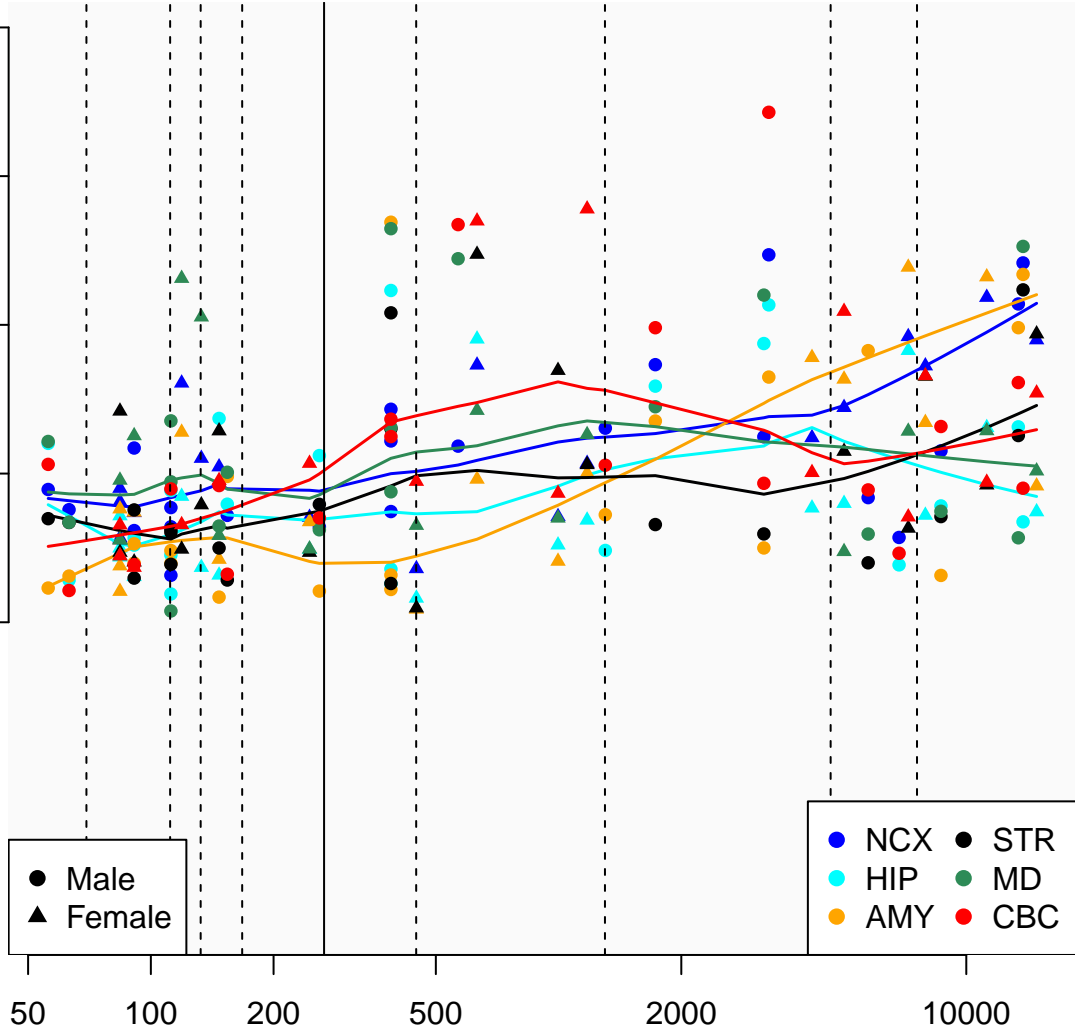

# SNORD69\_ENSG00000212452

Window:

1 2 3 4 5 6 7 8 9

Normalized Log2 RPKM+1

● Male  
▲ Female

● NCX ● STR  
● HIP ● MD  
● AMY ● CBC

Age (Days)