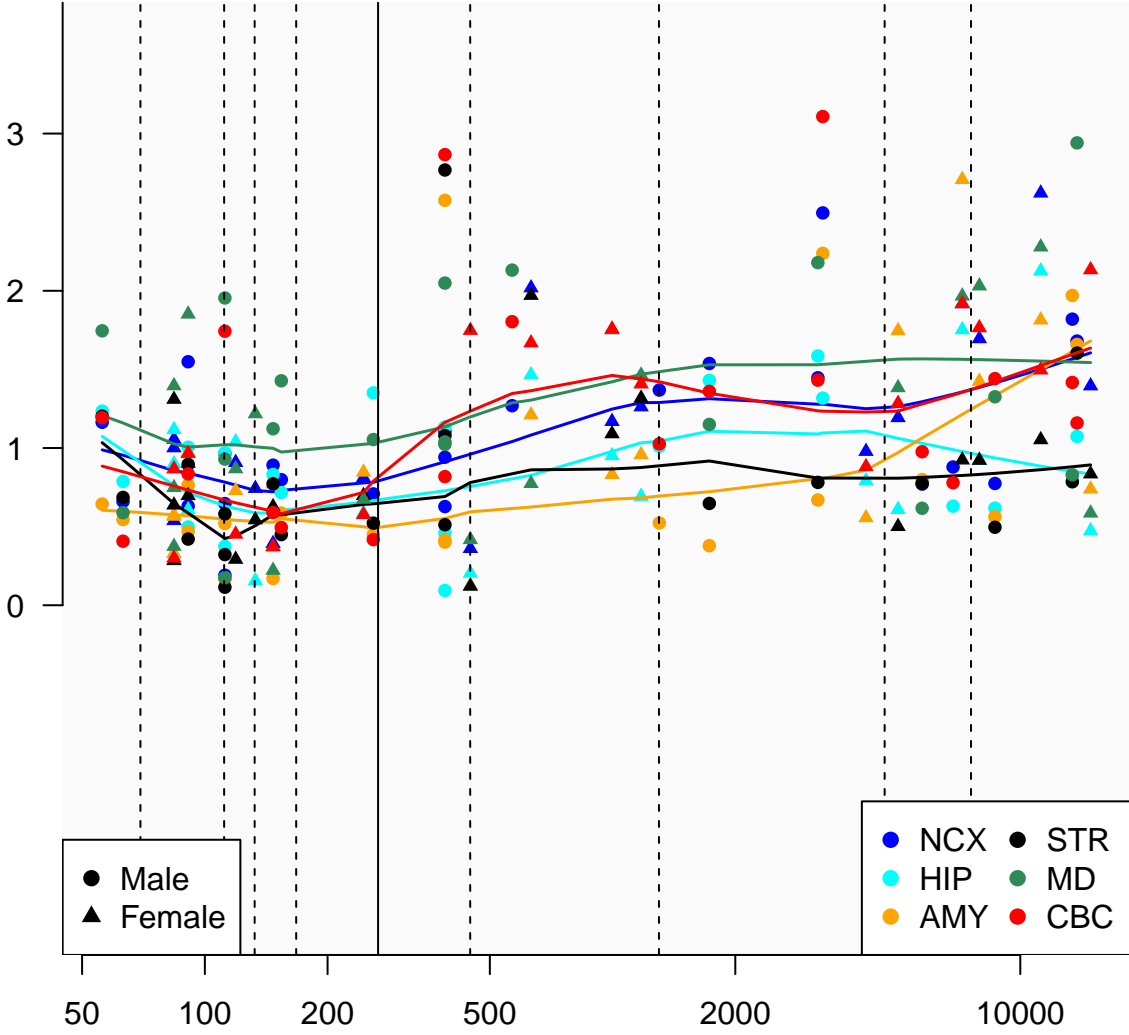

SNORD72_ENSG00000212296

Window:

1 2 3 4 5 6 7 8 9

Normalized Log2 RPKM+1

● Male
▲ Female

● NCX ● STR
● HIP ● MD
● AMY ● CBC