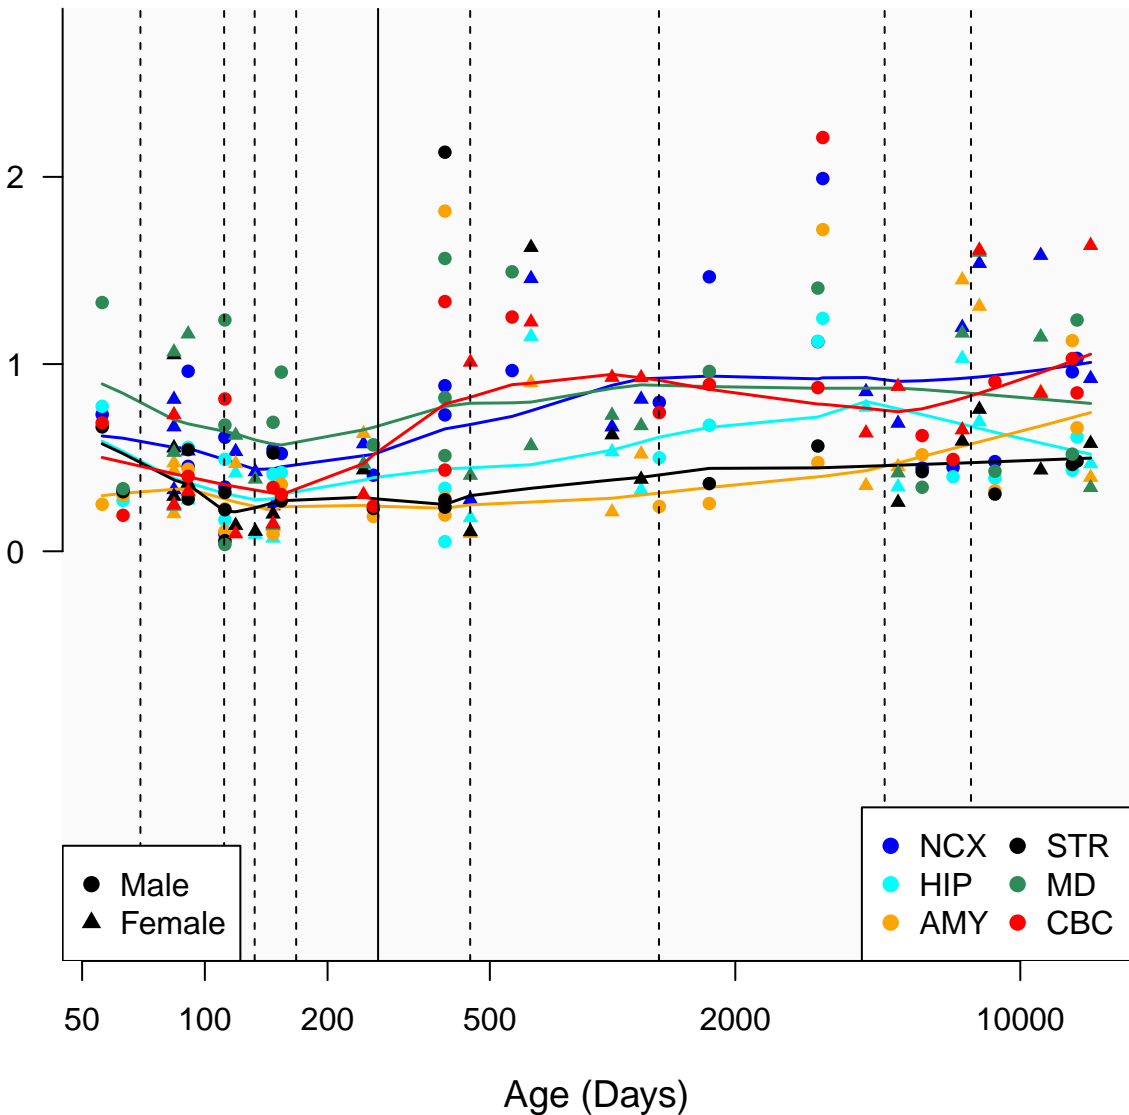

SNORD74_ENSG00000200891

Window:

1 2 3 4 5 6 7 8 9

Normalized Log2 RPKM+1

● Male
▲ Female

● NCX ● STR
● HIP ● MD
● AMY ● CBC