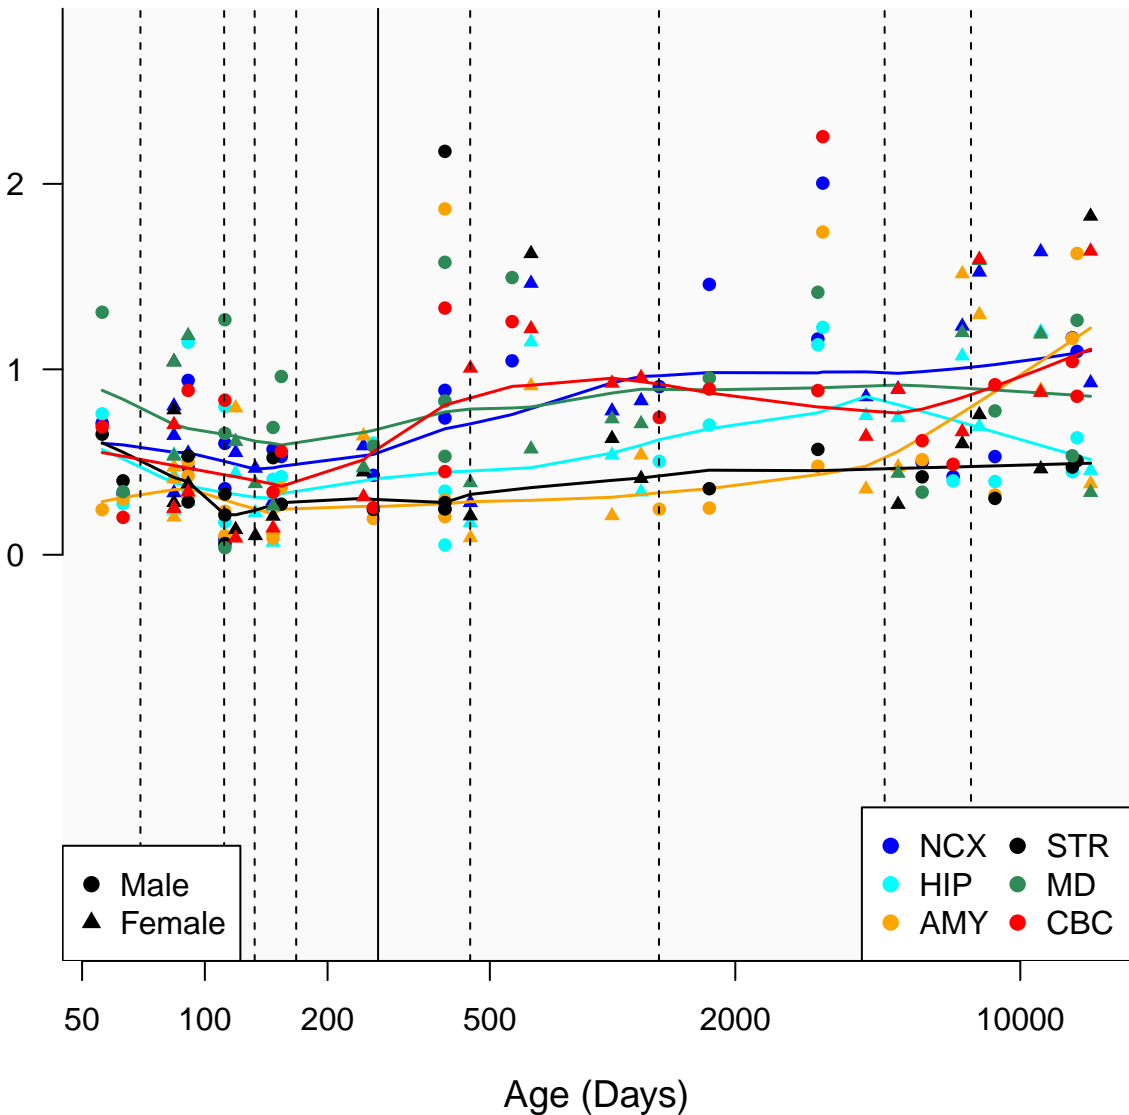

SNORD74_ENSG00000200999

Window:

1 2 3 4 5 6 7 8 9

Normalized Log2 RPKM+1

● Male
▲ Female

● NCX ● STR
● HIP ● MD
● AMY ● CBC