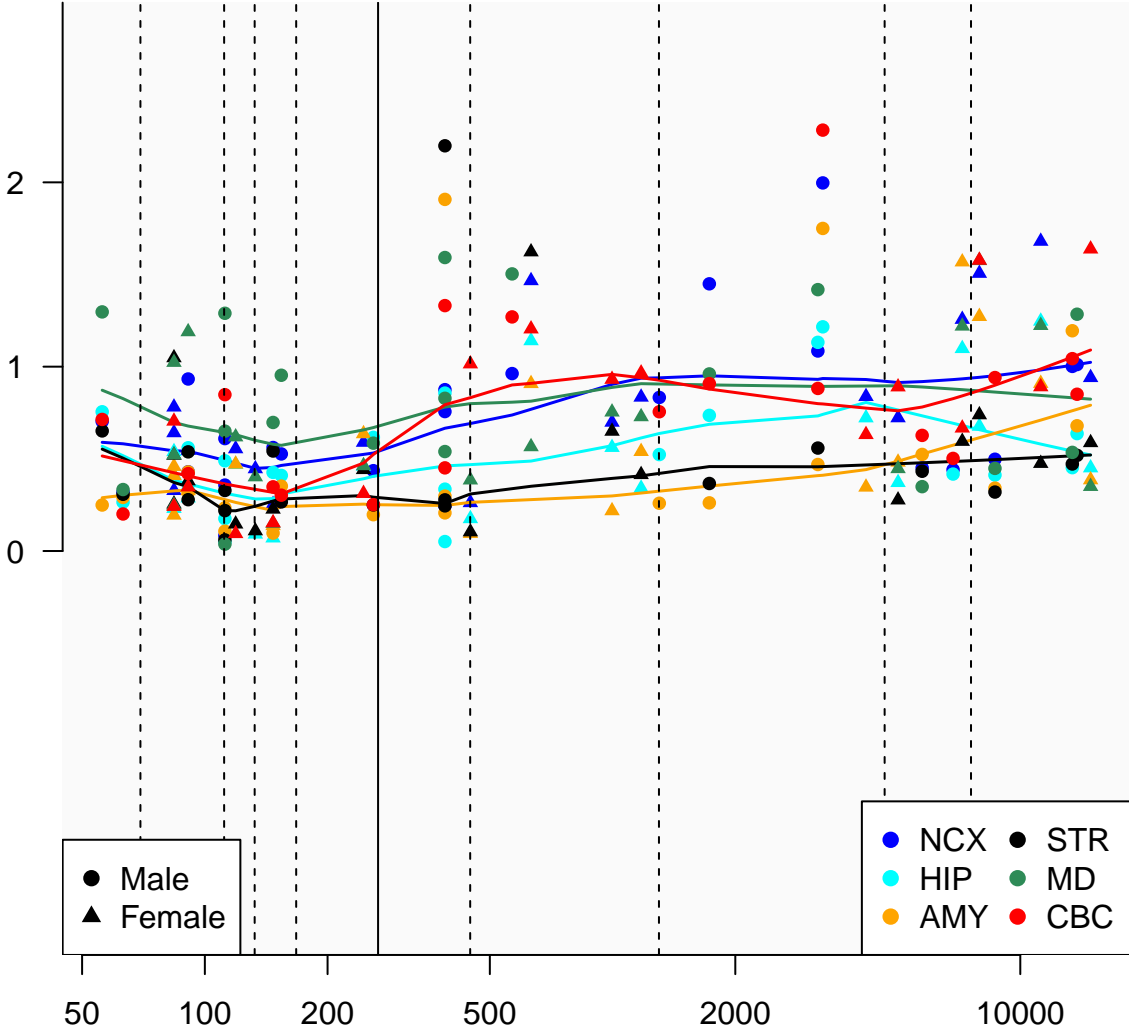

# SNORD77\_ENSG00000212279

Window:

1 2 3 4 5 6 7 8 9

Normalized Log2 RPKM+1

● Male  
▲ Female

● NCX ● STR  
● HIP ● MD  
● AMY ● CBC

Age (Days)