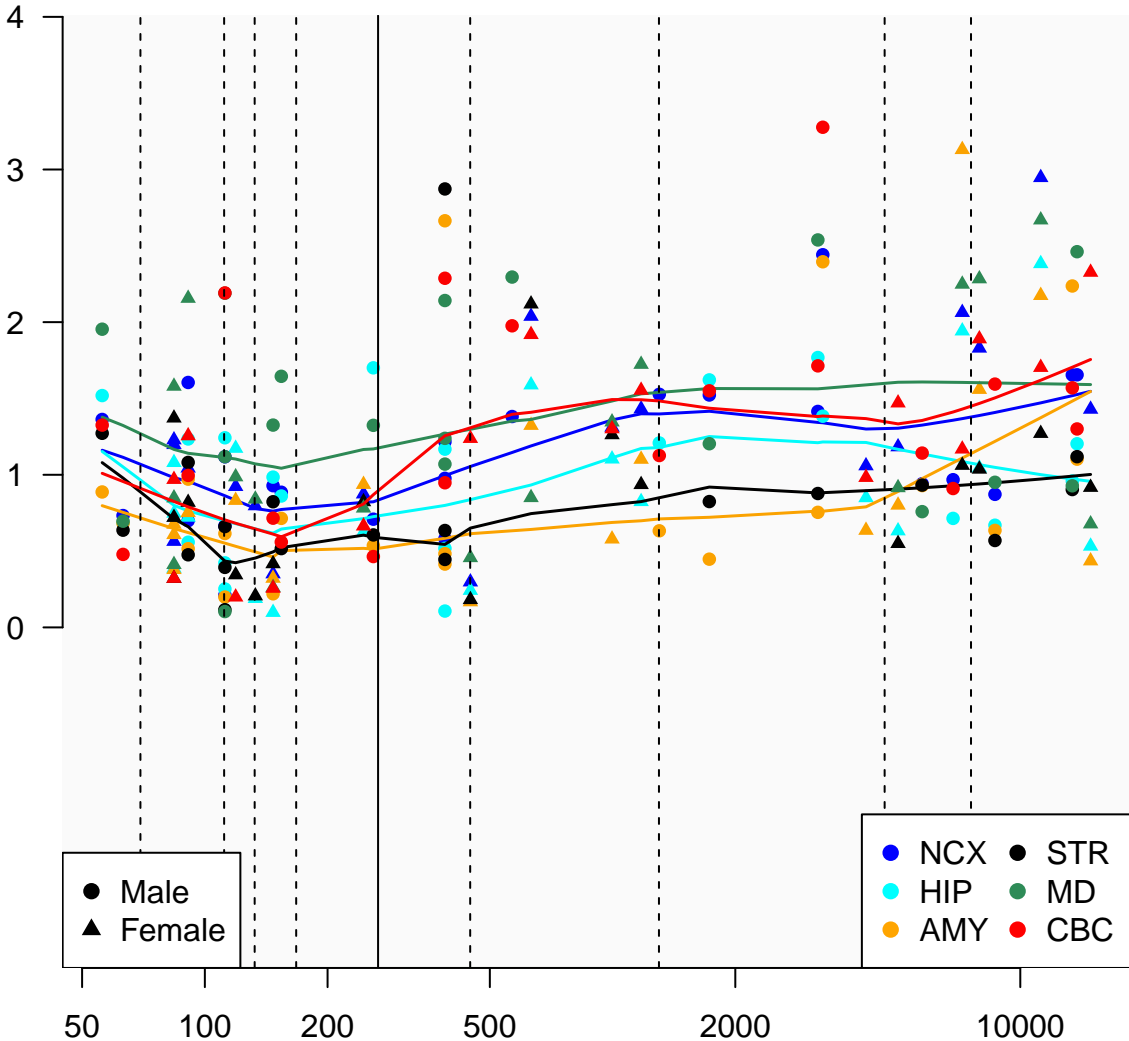

SNORD77_ENSG00000212347

Window:

1 2 3 4 5 6 7 8 9

Normalized Log2 RPKM+1

● Male
▲ Female

● NCX ● STR
● HIP ● MD
● AMY ● CBC