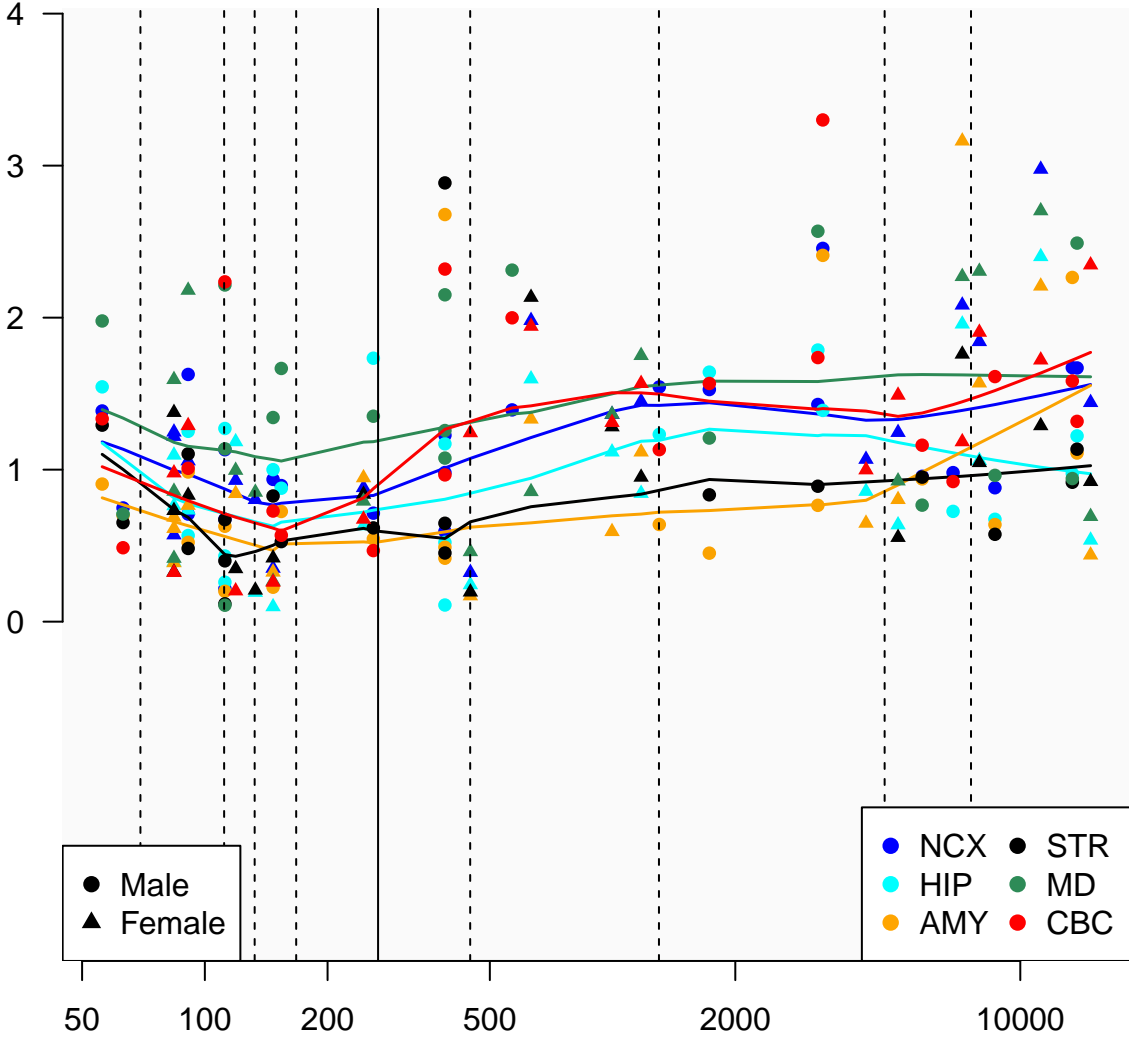

# SNORD78\_ENSG00000212168

Window:

1 2 3 4 5 6 7 8 9

Normalized Log2 RPKM+1

● Male  
▲ Female

● NCX ● STR  
● HIP ● MD  
● AMY ● CBC