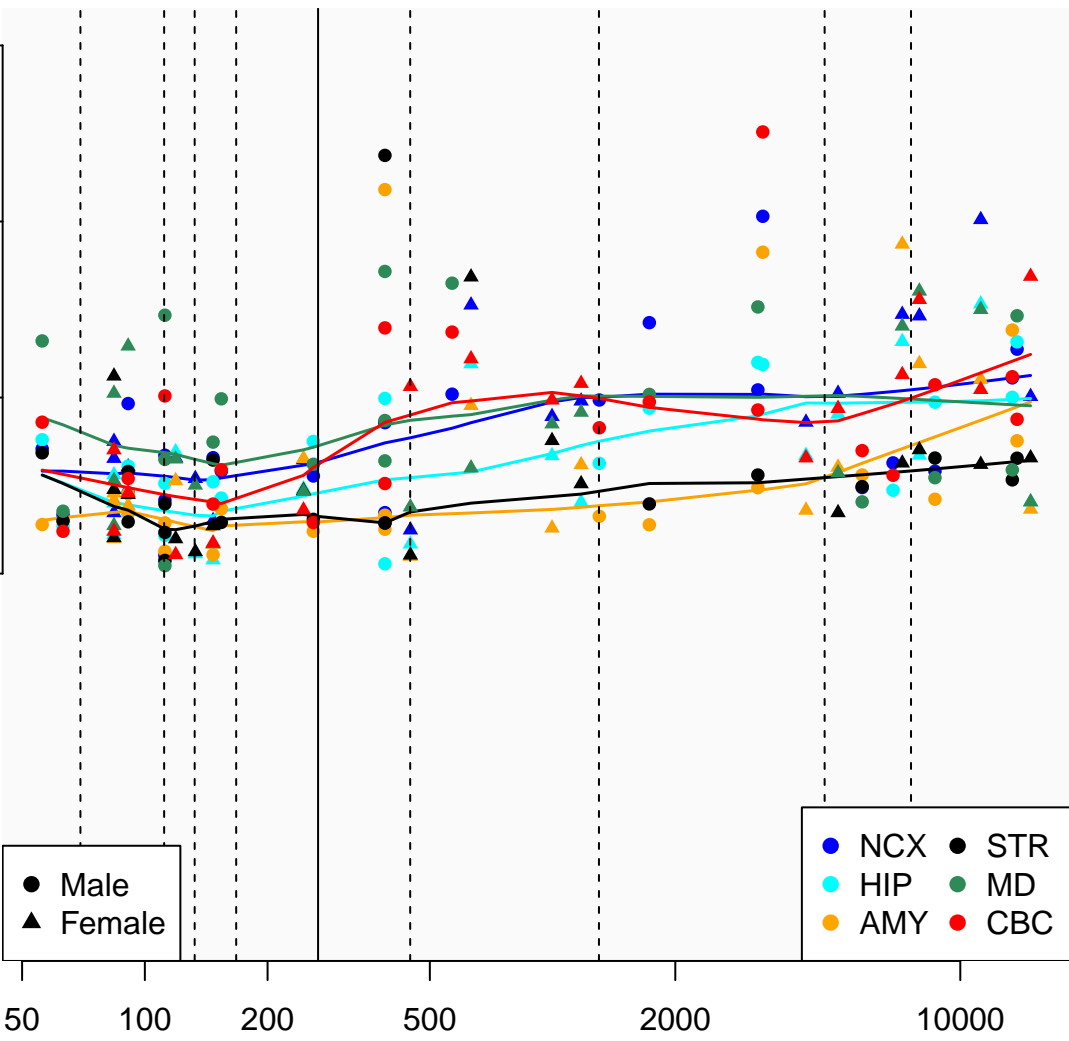

# SNORD79\_ENSG00000251878

Window:

1 2 3 4 5 6 7 8 9

Normalized Log2 RPKM+1

3  
2  
1  
0

● Male  
▲ Female

● NCX ● STR  
● HIP ● MD  
● AMY ● CBC