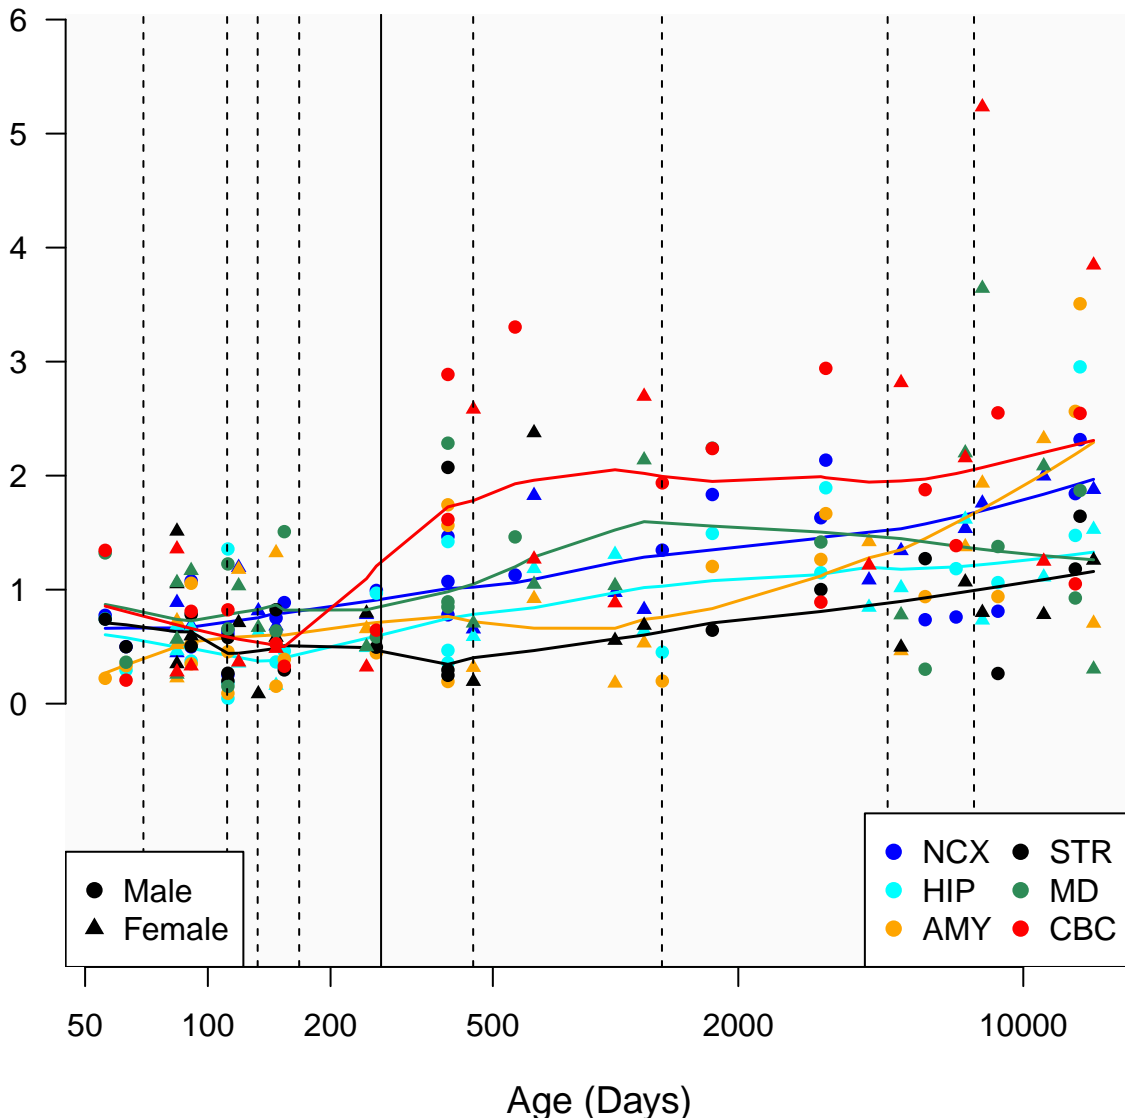

# SNORD7\_ENSG00000207297

Window:

1 2 3 4 5 6 7 8 9

Normalized Log2 RPKM+1

● Male  
▲ Female

● NCX ● STR  
● HIP ● MD  
● AMY ● CBC