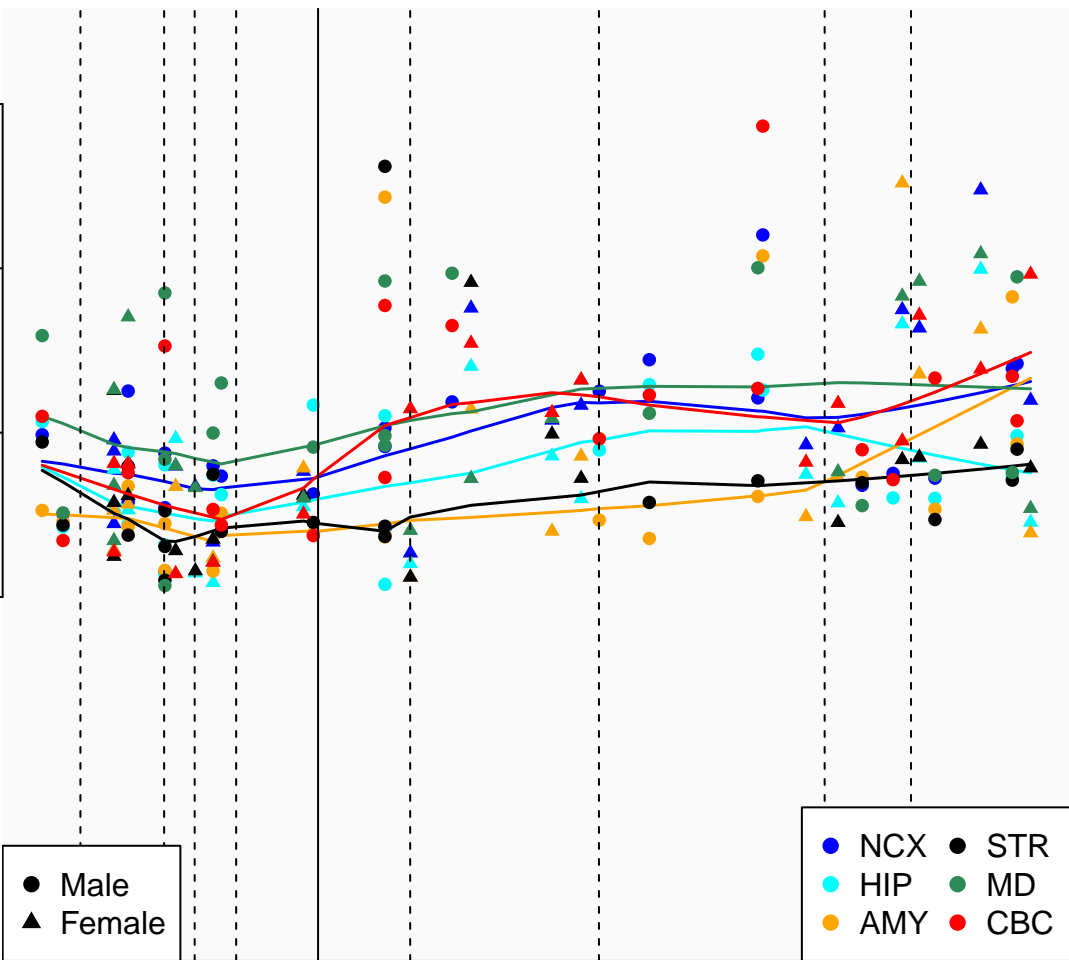

SNORD81_ENSG00000212278

Window:

1 2 3 4 5 6 7 8 9

Normalized Log2 RPKM+1

3
2
1
0

50 100 200 500 2000 10000

Age (Days)