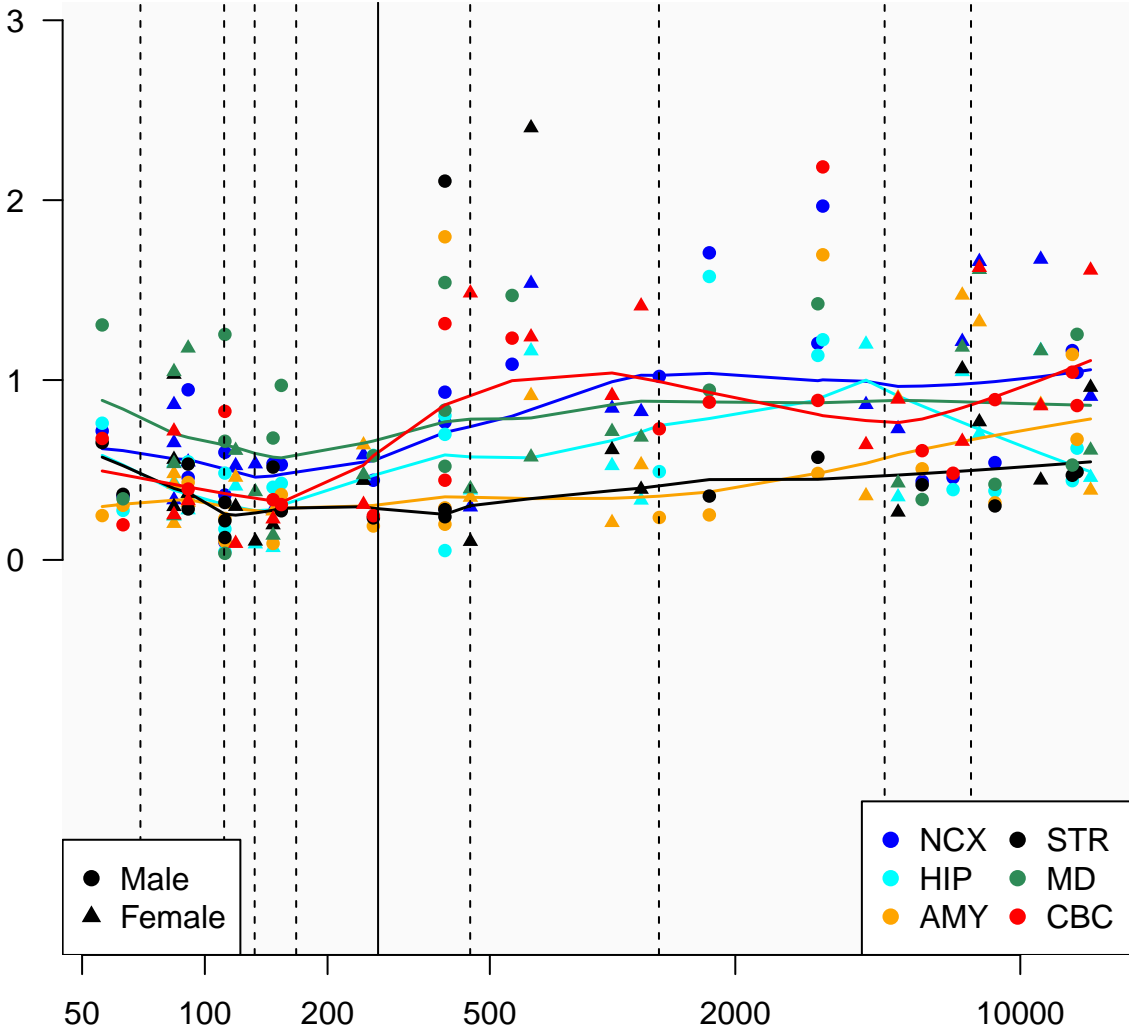

SNORD92_ENSG00000264994

Window:

1 2 3 4 5 6 7 8 9

Normalized Log2 RPKM+1

● Male
▲ Female

● NCX ● STR
● HIP ● MD
● AMY ● CBC

Age (Days)