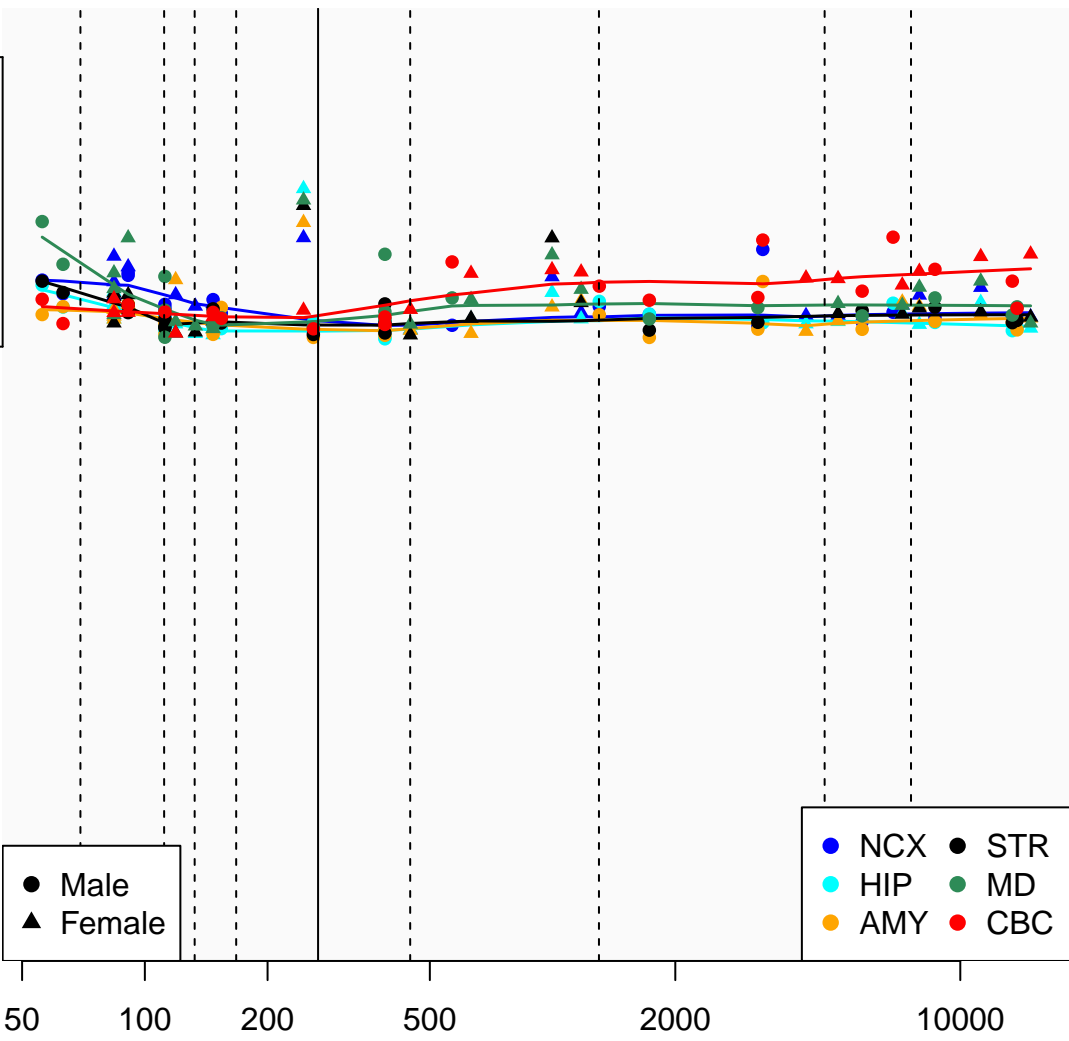

SNORD97_ENSG00000255125

Window:

1 2 3 4 5 6 7 8 9

Normalized Log2 RPKM+1

1
0

● Male
▲ Female

● NCX ● STR
● HIP ● MD
● AMY ● CBC

Age (Days)