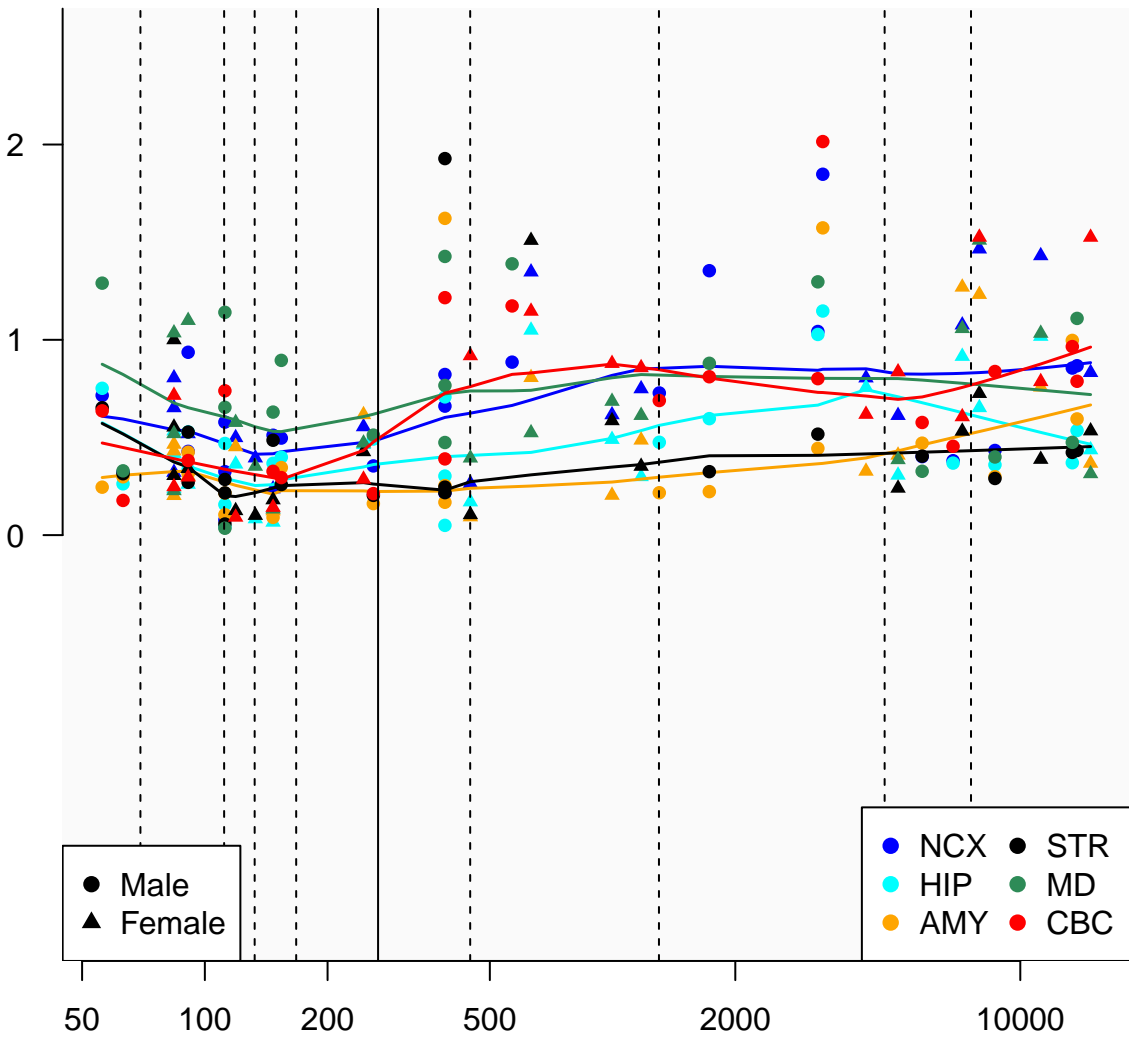

# SNOU13\_ENSG00000238901

Window:

1 2 3 4 5 6 7 8 9

Normalized Log2 RPKM+1

● Male  
▲ Female

● NCX ● STR  
● HIP ● MD  
● AMY ● CBC

Age (Days)