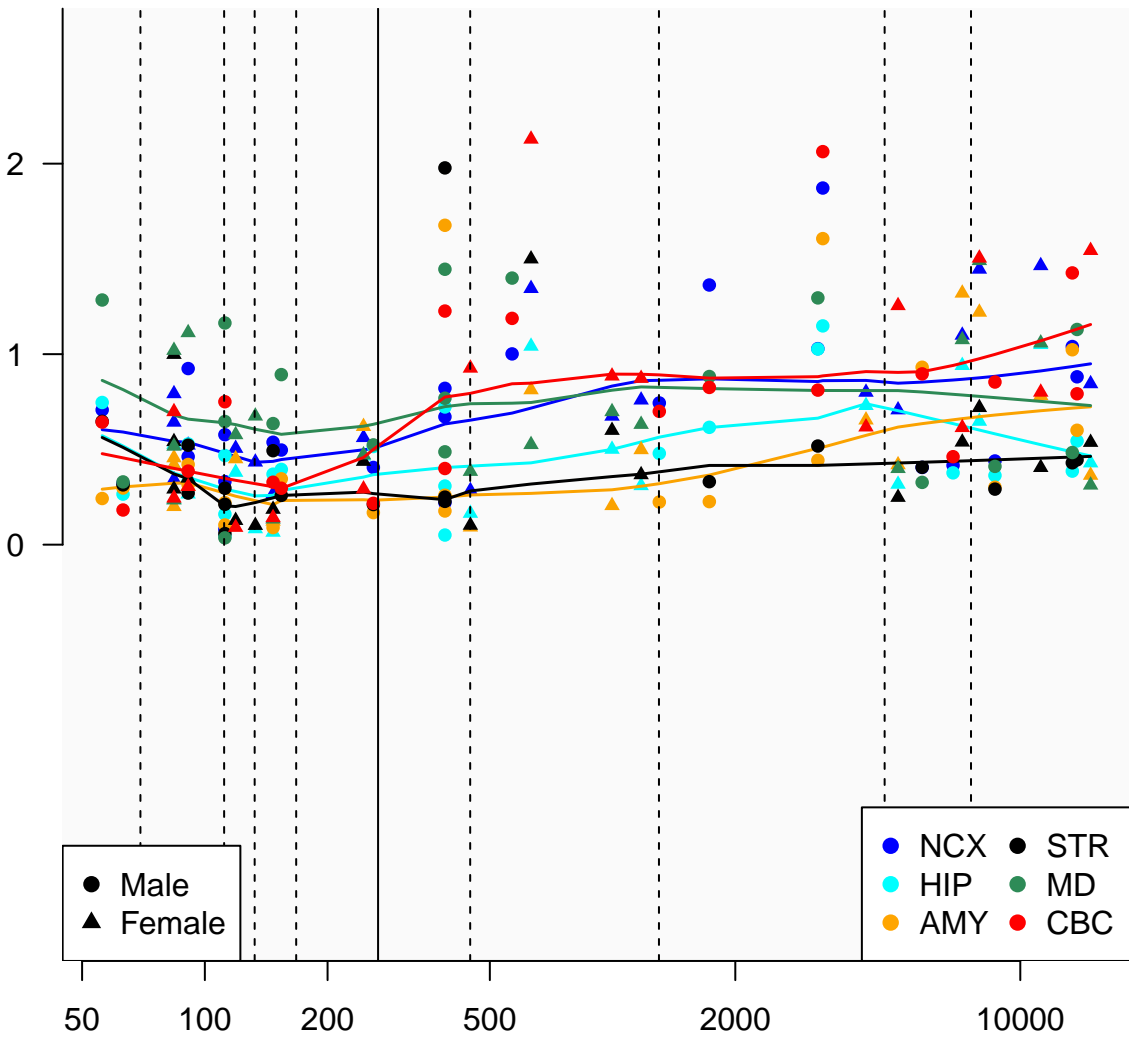

# SNOU13\_ENSG00000238902

Window:

1 2 3 4 5 6 7 8 9

Normalized Log2 RPKM+1

● Male  
▲ Female

● NCX ● STR  
● HIP ● MD  
● AMY ● CBC

Age (Days)