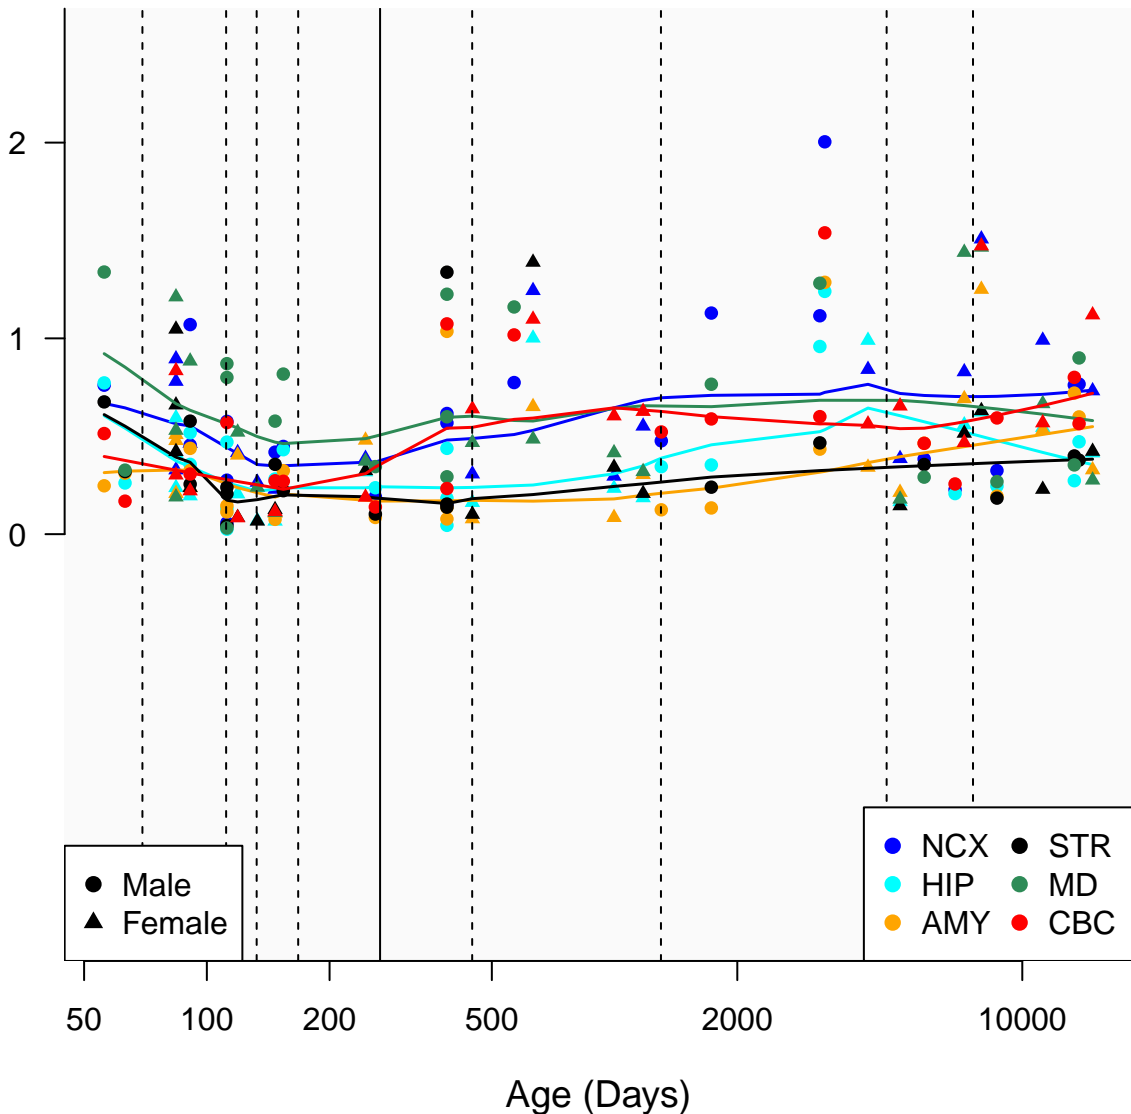

SNOZ6_ENSG00000253067

Window:

1 2 3 4 5 6 7 8 9

Normalized Log2 RPKM+1

● Male
▲ Female

● NCX ● STR
● HIP ● MD
● AMY ● CBC