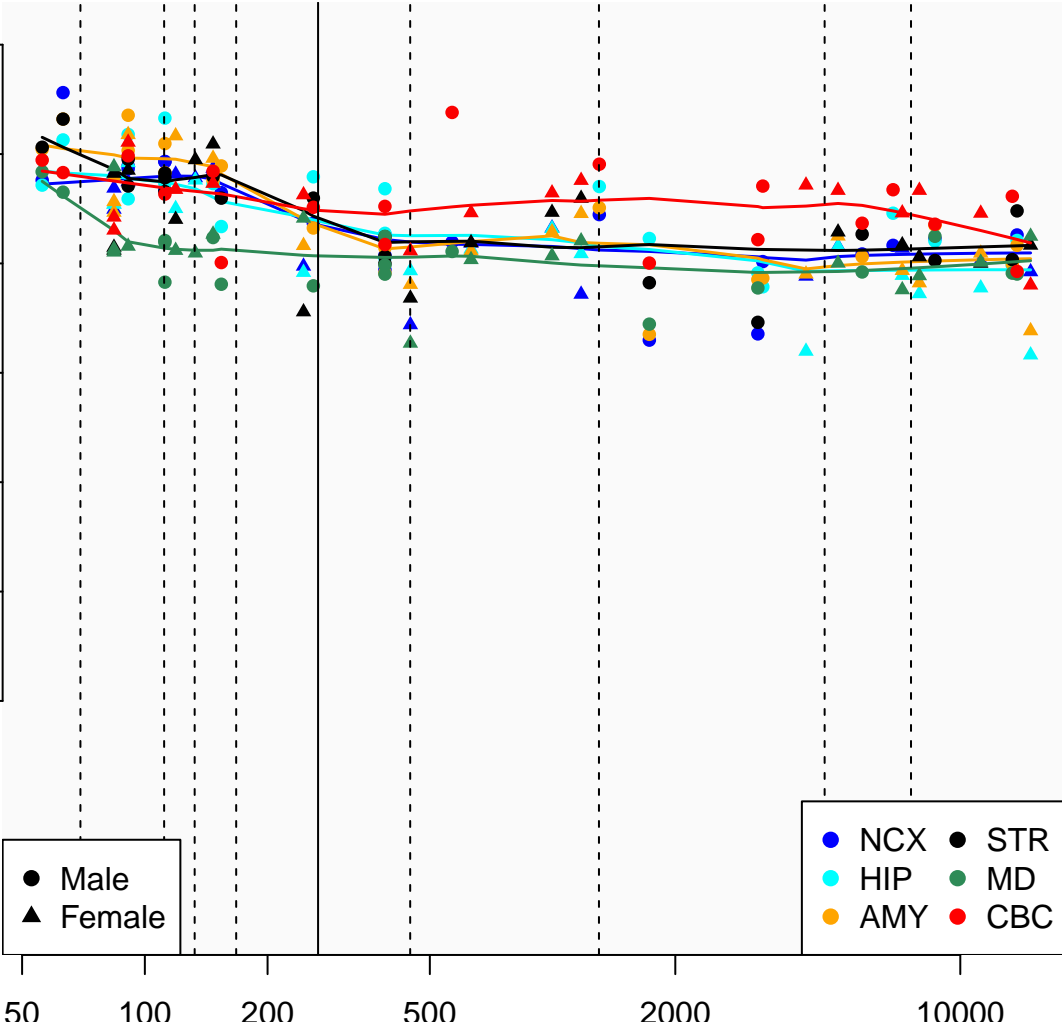

# SNW1\_ENSG00000100603

Window:

1 2 3 4 5 6 7 8 9

Normalized Log2 RPKM+1

● Male  
▲ Female

● NCX ● STR  
● HIP ● MD  
● AMY ● CBC

Age (Days)