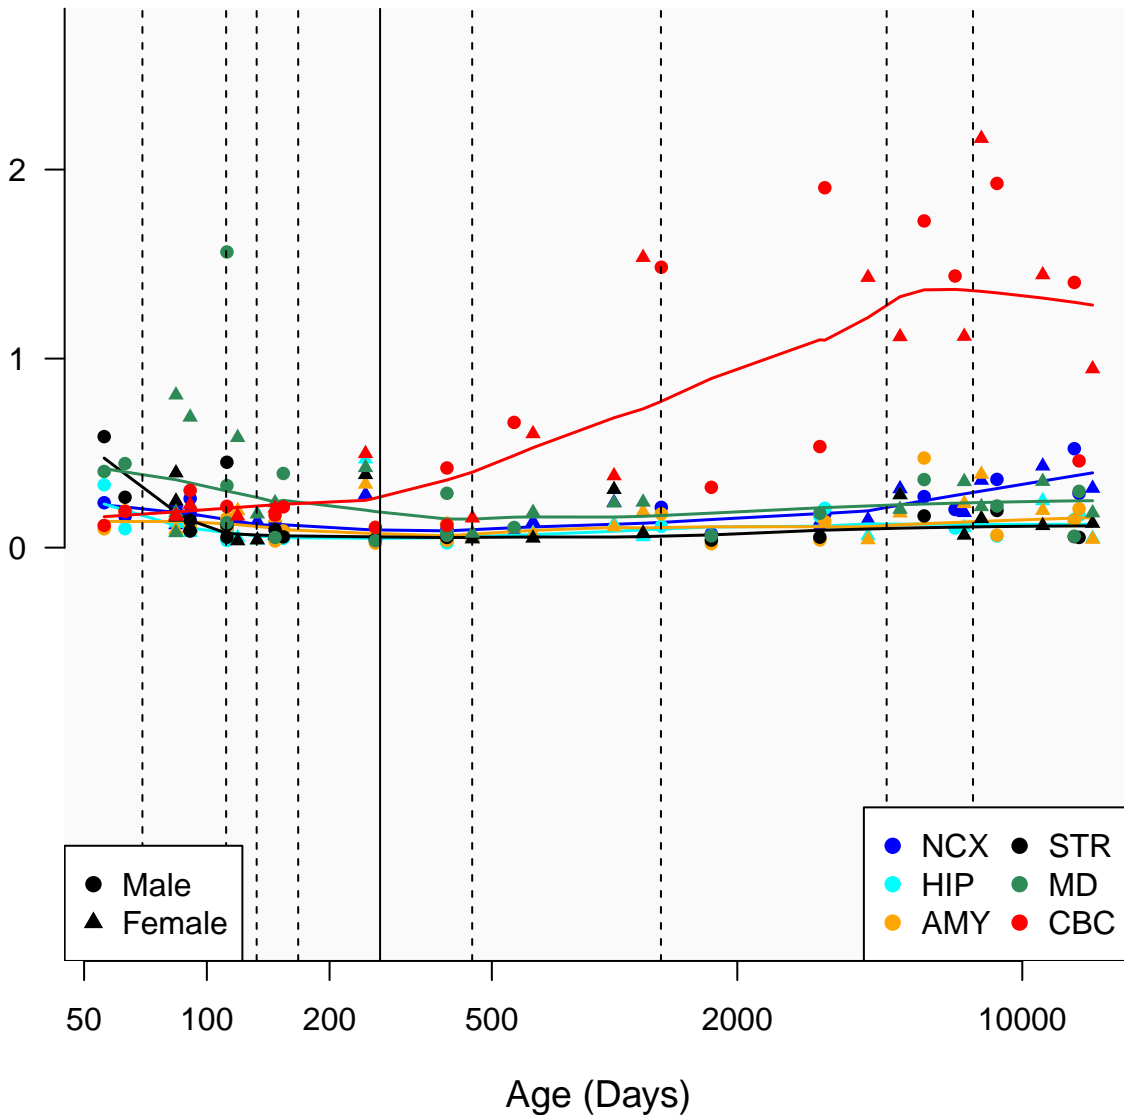

# SNX18P7\_ENSG00000234373

Window:

1 2 3 4 5 6 7 8 9

Normalized Log2 RPKM+1

● Male  
▲ Female

● NCX ● STR  
● HIP ● MD  
● AMY ● CBC