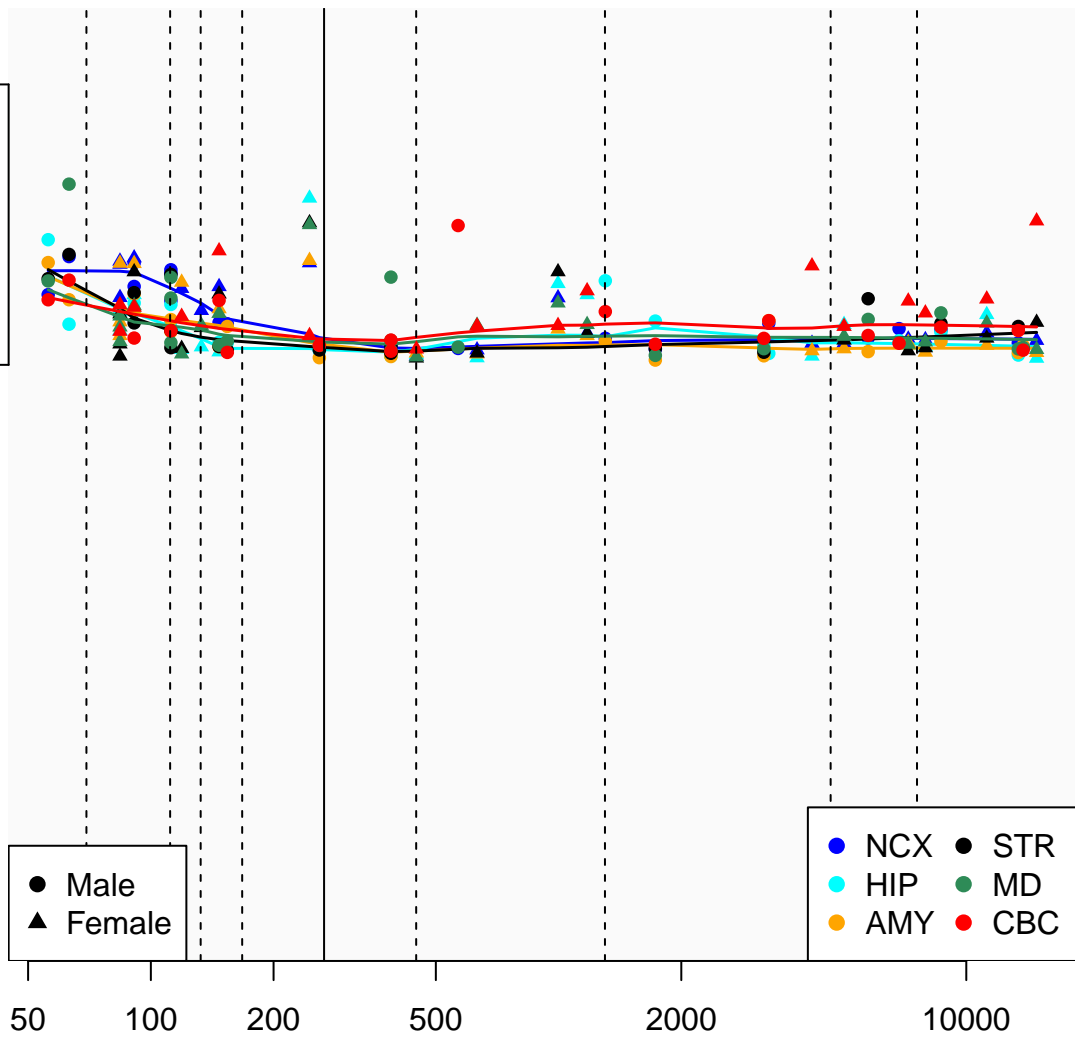

# SNX6P1\_ENSG00000267920

Window:

1 2 3 4 5 6 7 8 9

Normalized Log2 RPKM+1

1  
0

● Male  
▲ Female

● NCX ● STR  
● HIP ● MD  
● AMY ● CBC

Age (Days)