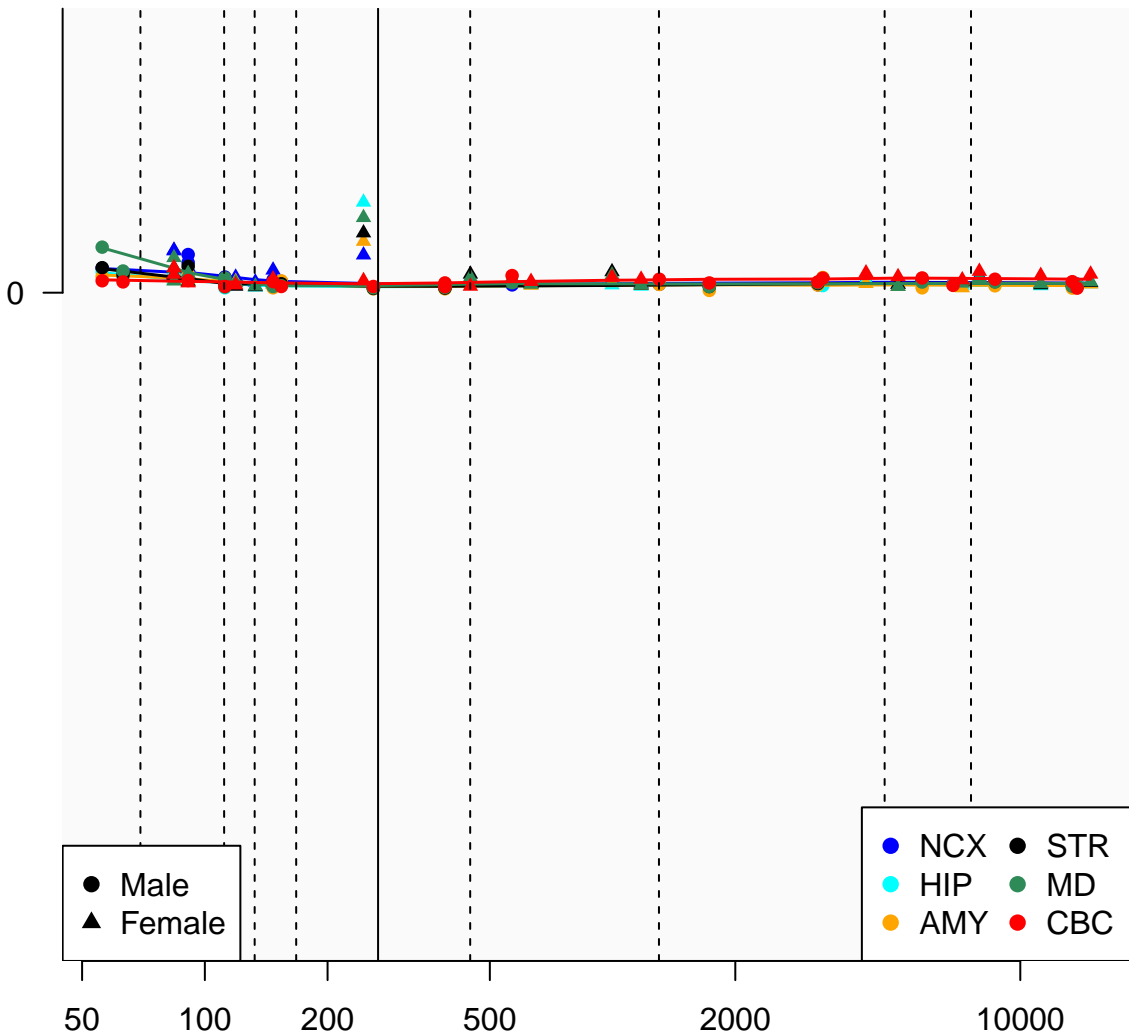

SOX7_ENSG00000258724

Window:

1 2 3 4 5 6 7 8 9

Normalized Log2 RPKM+1

● Male
▲ Female

● NCX ● STR
● HIP ● MD
● AMY ● CBC