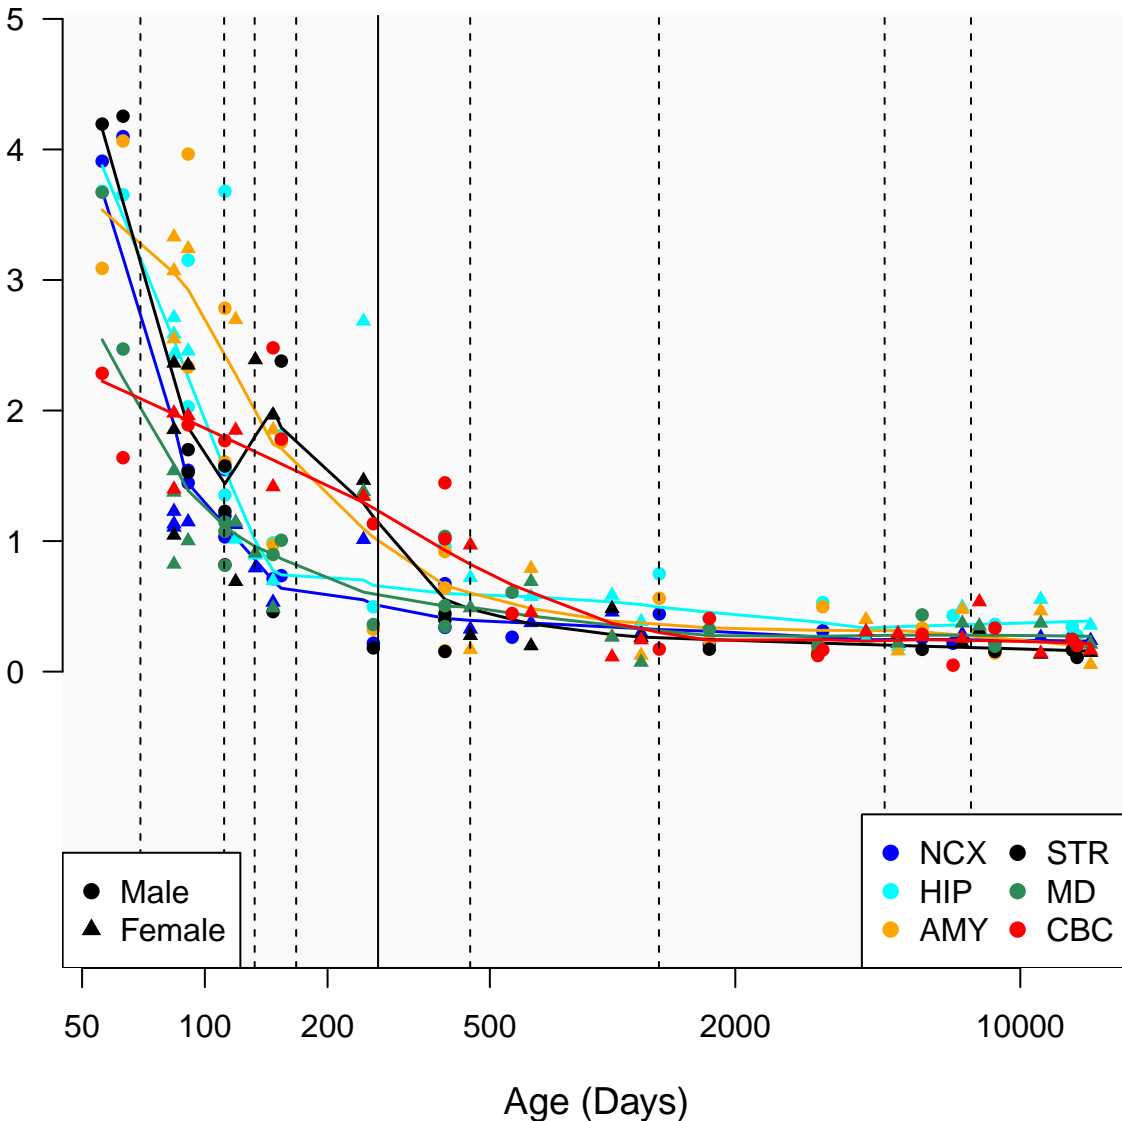

# SPC25\_ENSG00000152253

Window:

1 2 3 4 5 6 7 8 9

Normalized Log<sub>2</sub> RPKM+1

● Male  
▲ Female

● NCX ● STR  
● HIP ● MD  
● AMY ● CBC