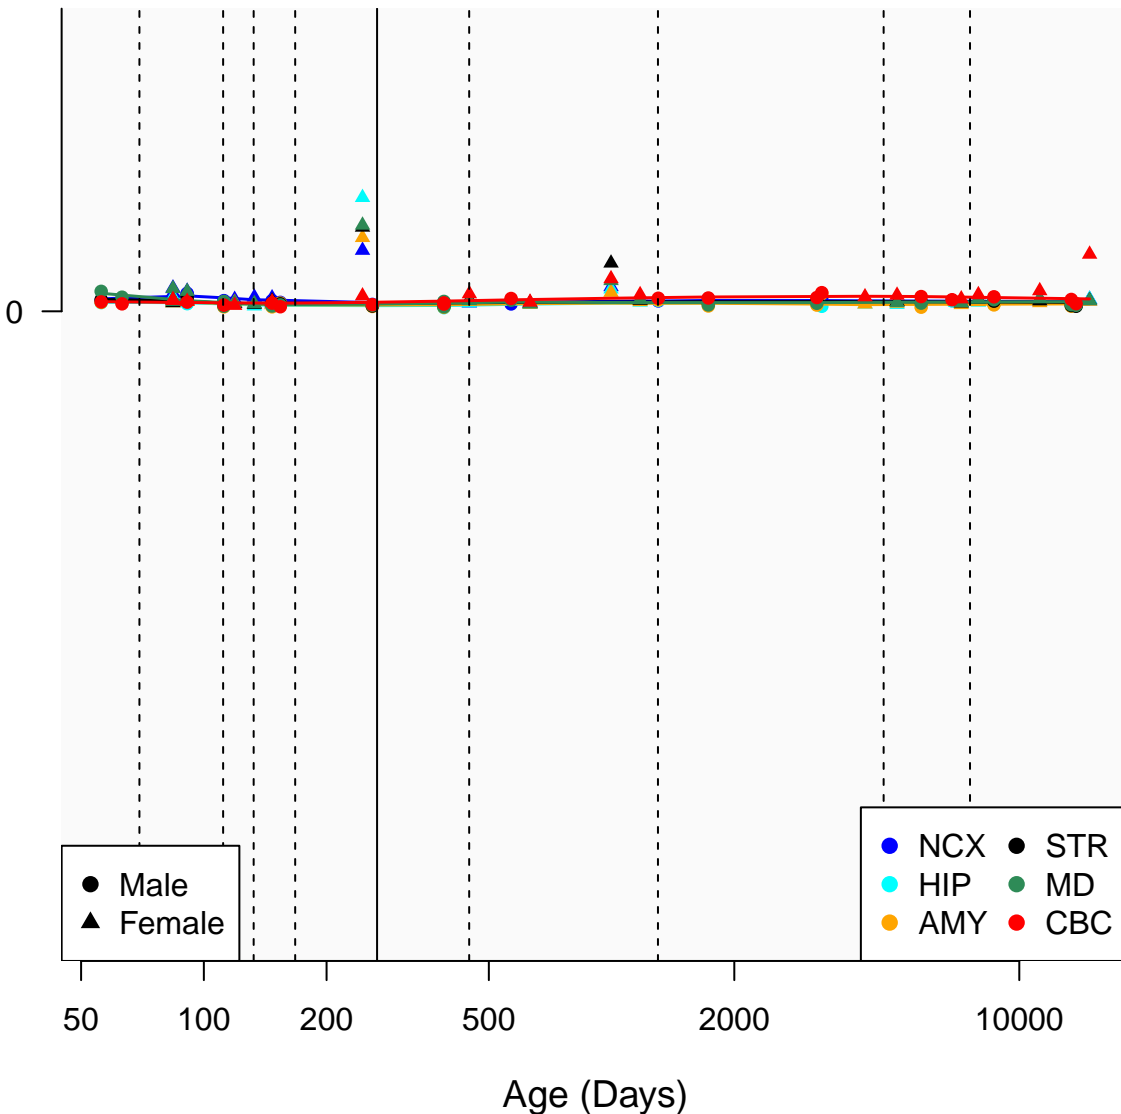

# SPDYE8P\_ENSG00000275976

Window:

1 2 3 4 5 6 7 8 9

Normalized Log2 RPKM+1

● Male  
▲ Female

● NCX ● STR  
● HIP ● MD  
● AMY ● CBC