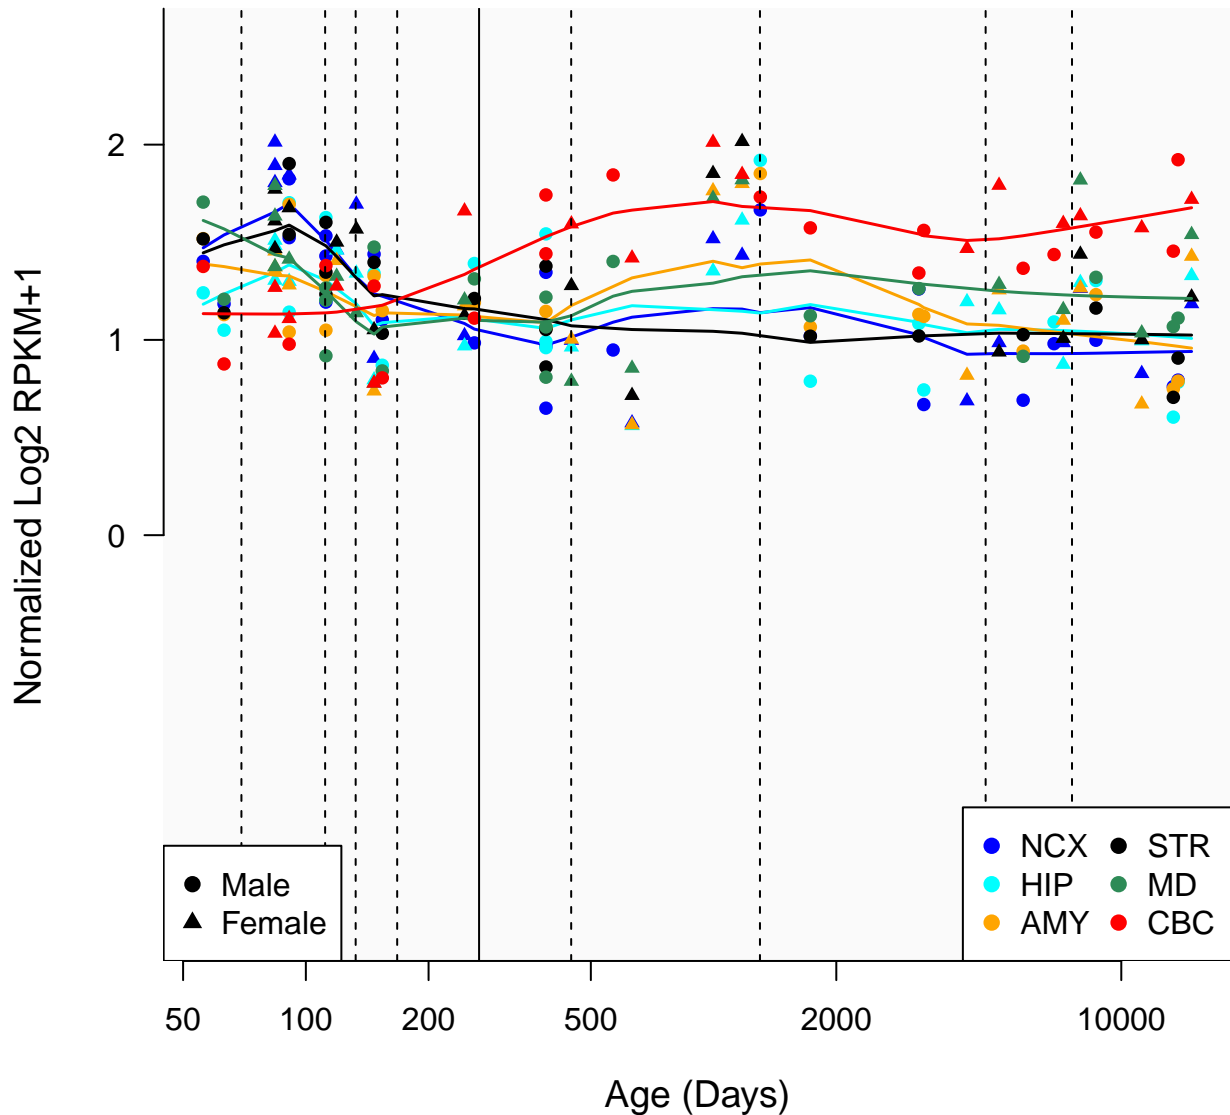

# SPSB2\_ENSG00000111671

Window:

1 2 3 4 5 6 7 8 9

● Male  
▲ Female

● NCX ● STR  
● HIP ● MD  
● AMY ● CBC