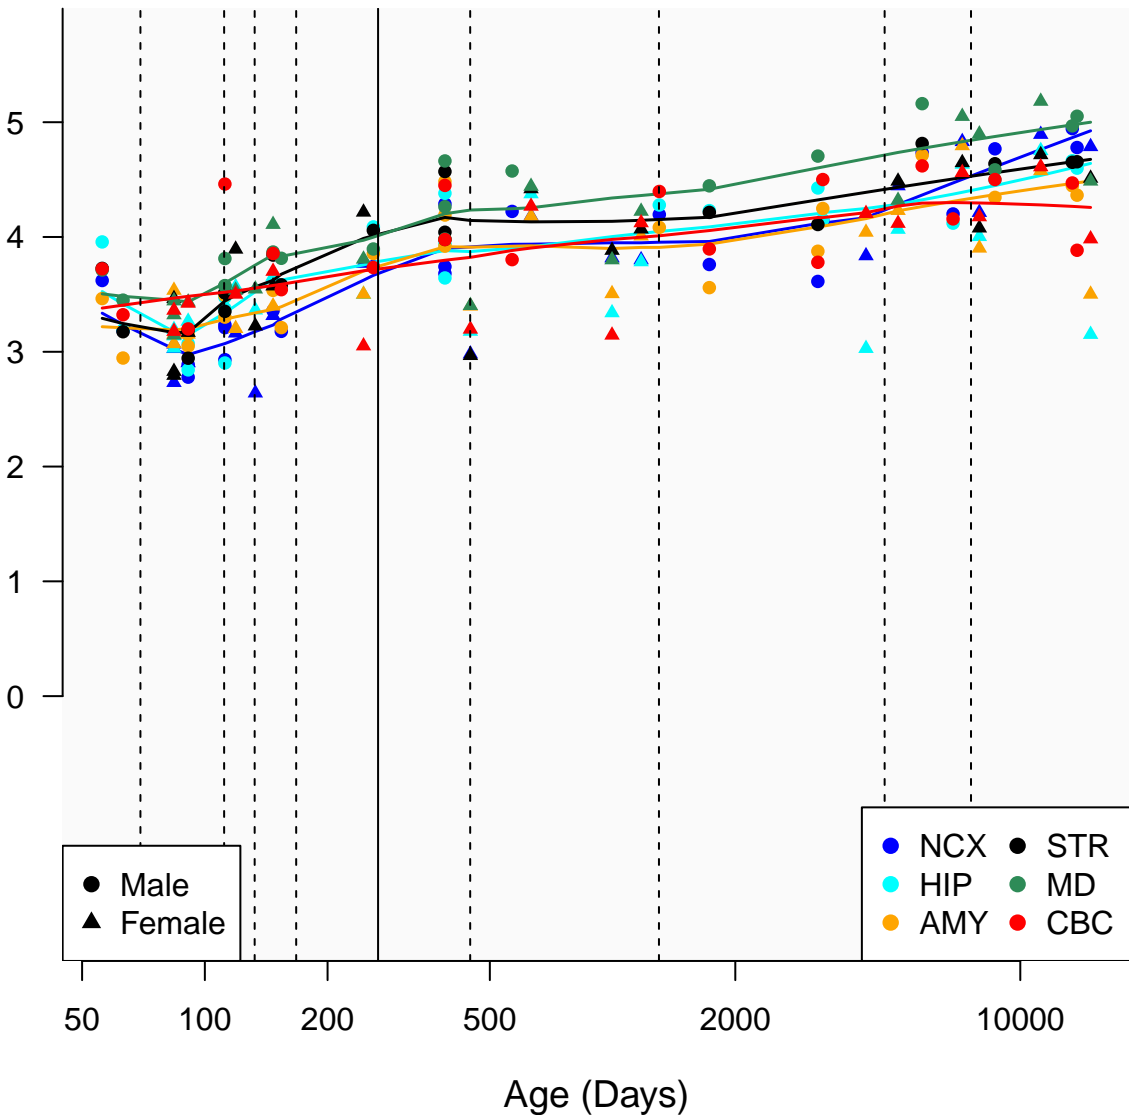

# SRPR\_ENSG00000182934

Window:

1 2 3 4 5 6 7 8 9

Normalized Log<sub>2</sub> RPKM+1

● Male  
▲ Female

● NCX ● STR  
● HIP ● MD  
● AMY ● CBC