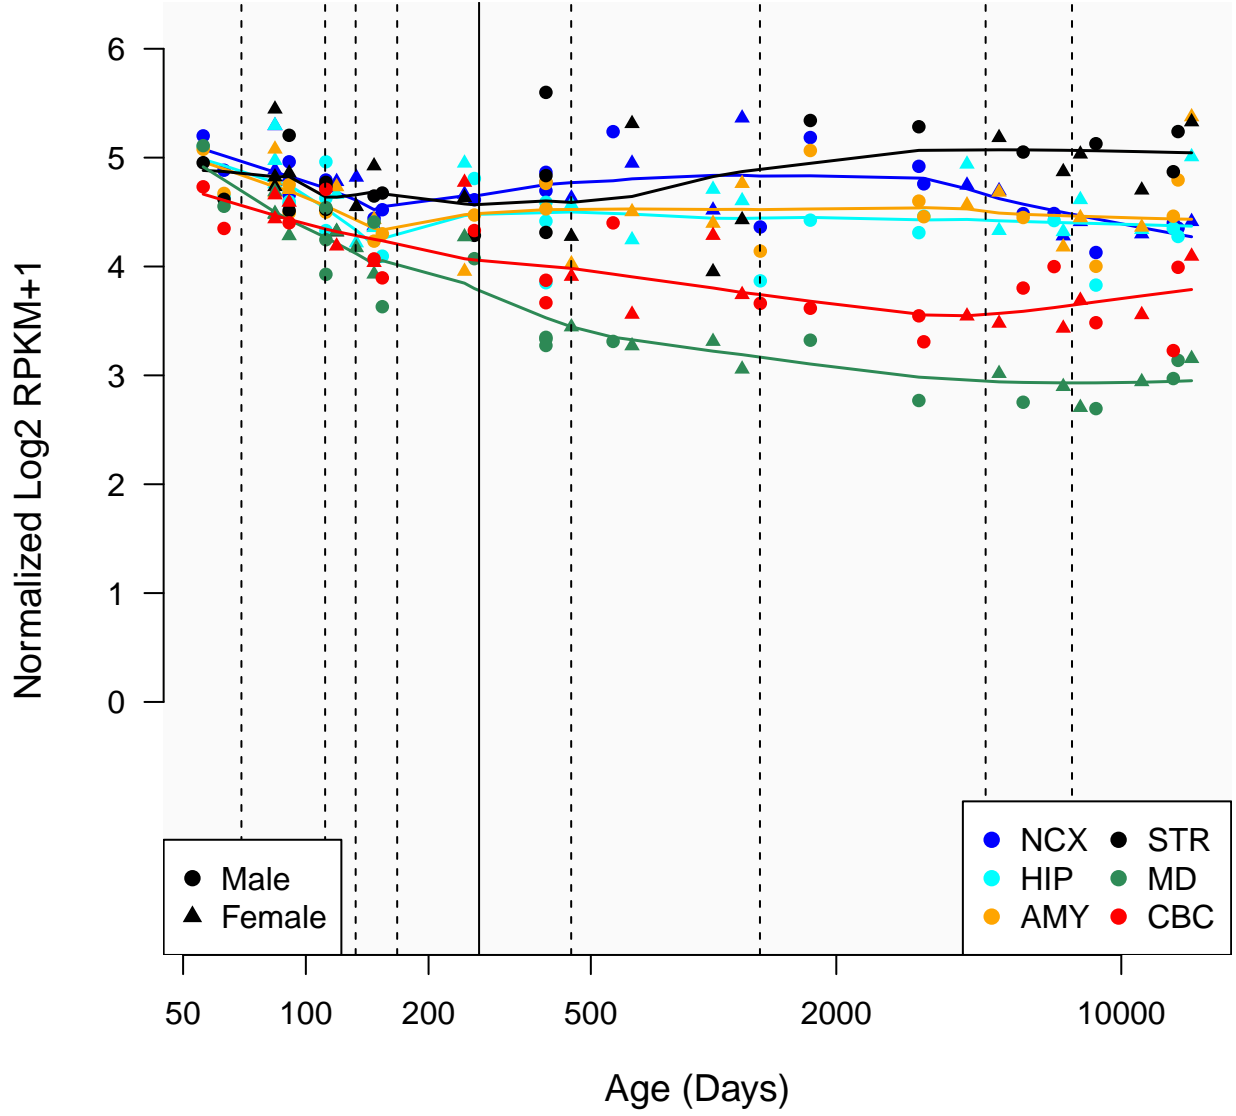

# SSBP4\_ENSG00000130511

Window:

1 2 3 4 5 6 7 8 9

● Male  
▲ Female

● NCX ● STR  
● HIP ● MD  
● AMY ● CBC