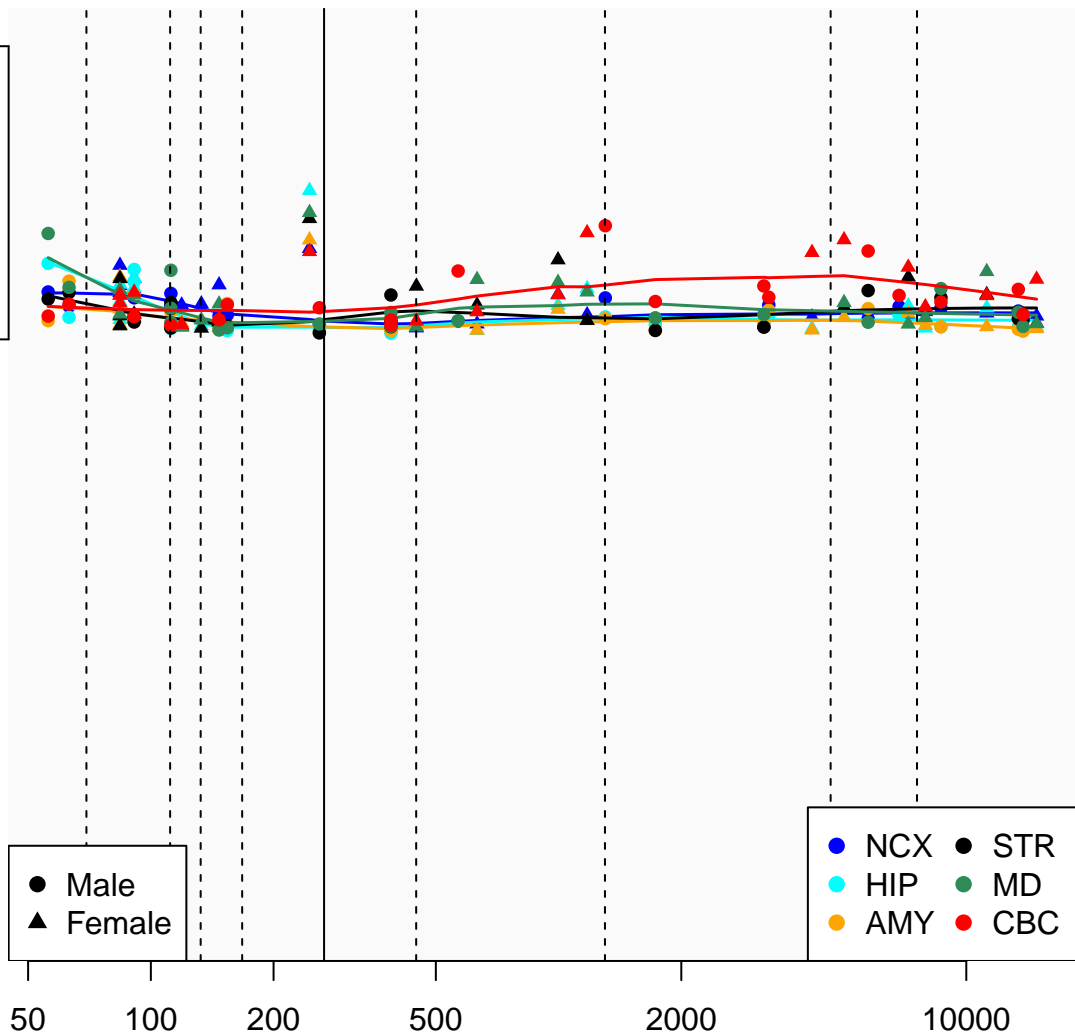

# ST13P13\_ENSG00000229256

Window:

1 2 3 4 5 6 7 8 9

Normalized Log2 RPKM+1

1  
0

● Male  
▲ Female

● NCX ● STR  
● HIP ● MD  
● AMY ● CBC