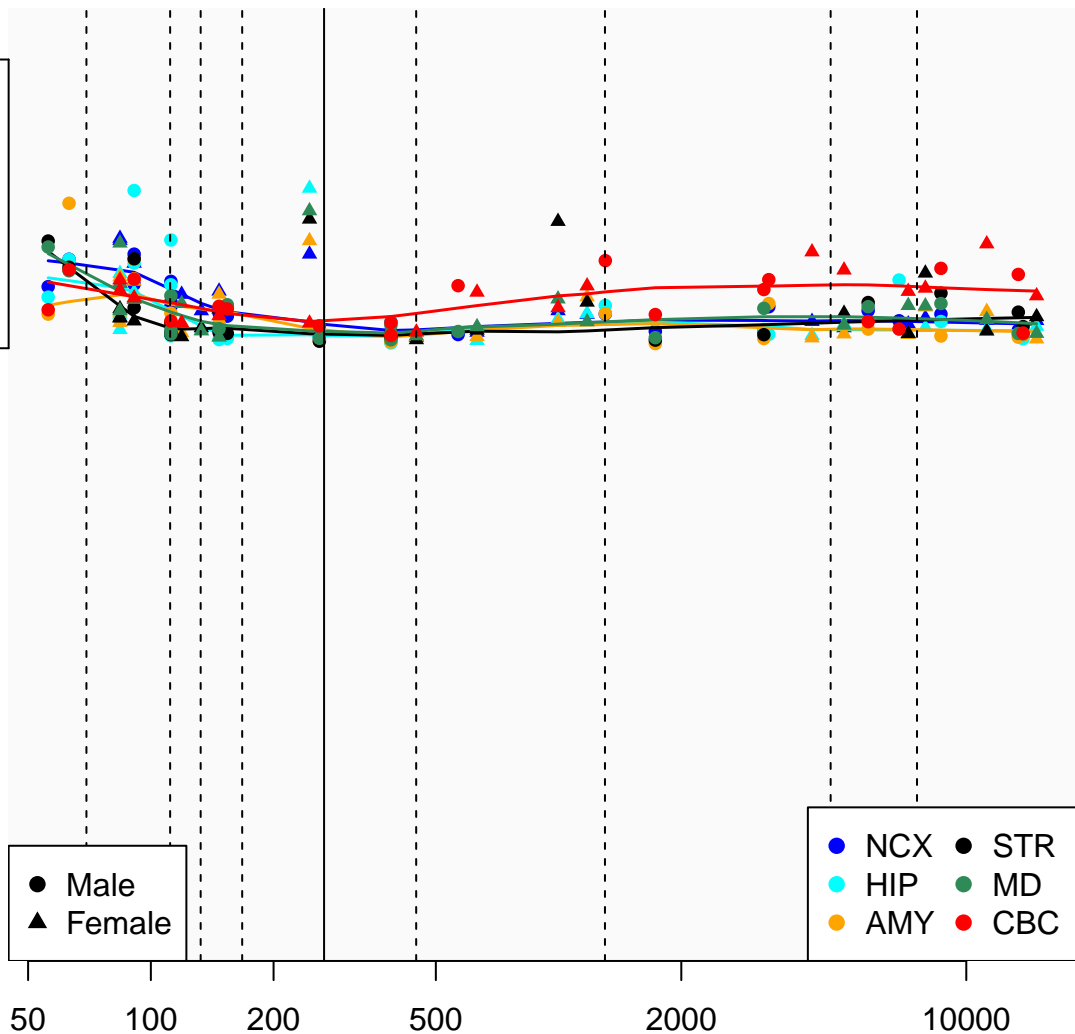

# ST13P18\_ENSG00000234322

Window:

1 2 3 4 5 6 7 8 9

Normalized Log2 RPKM+1

1  
0

● Male  
▲ Female

● NCX ● STR  
● HIP ● MD  
● AMY ● CBC

Age (Days)