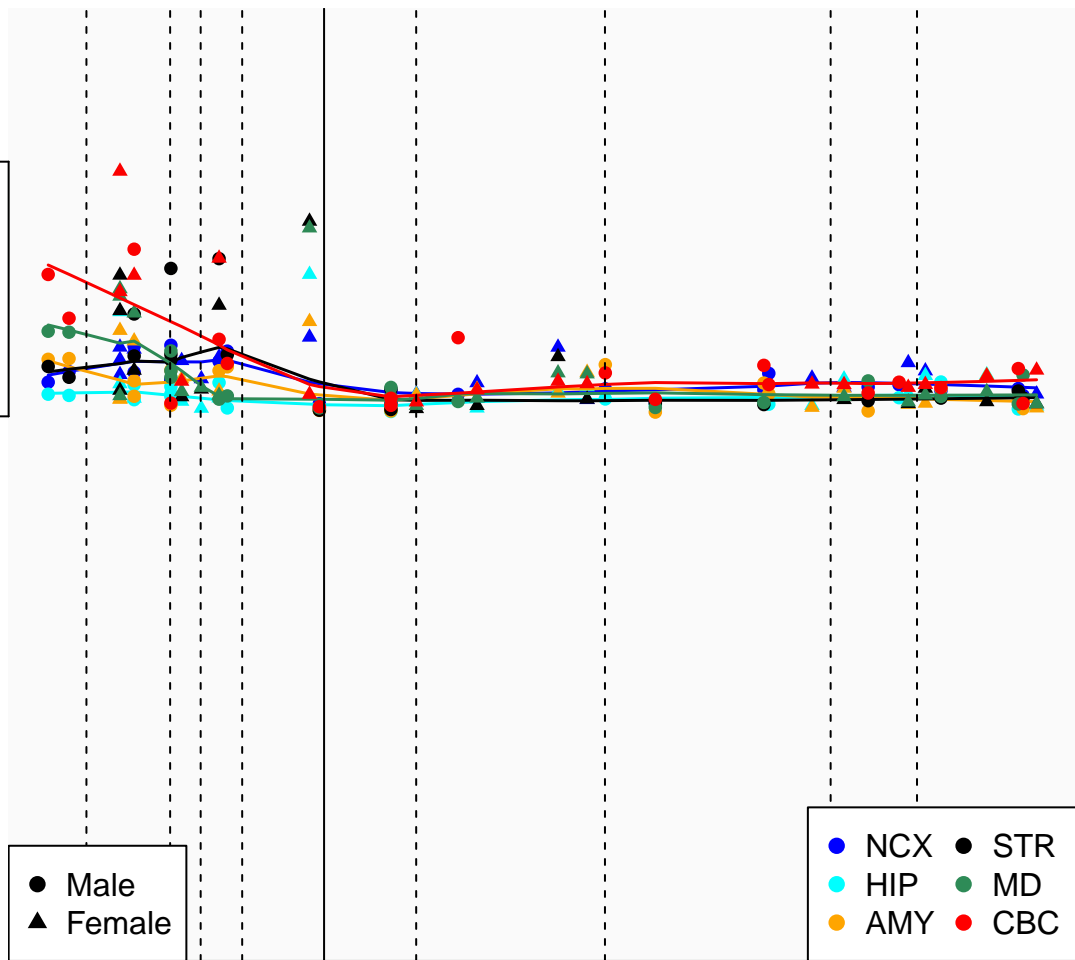

ST13P20_ENSG00000215875

Window:

1 2 3 4 5 6 7 8 9

Normalized Log2 RPKM+1

1
0

● Male
▲ Female

● NCX ● STR
● HIP ● MD
● AMY ● CBC

Age (Days)