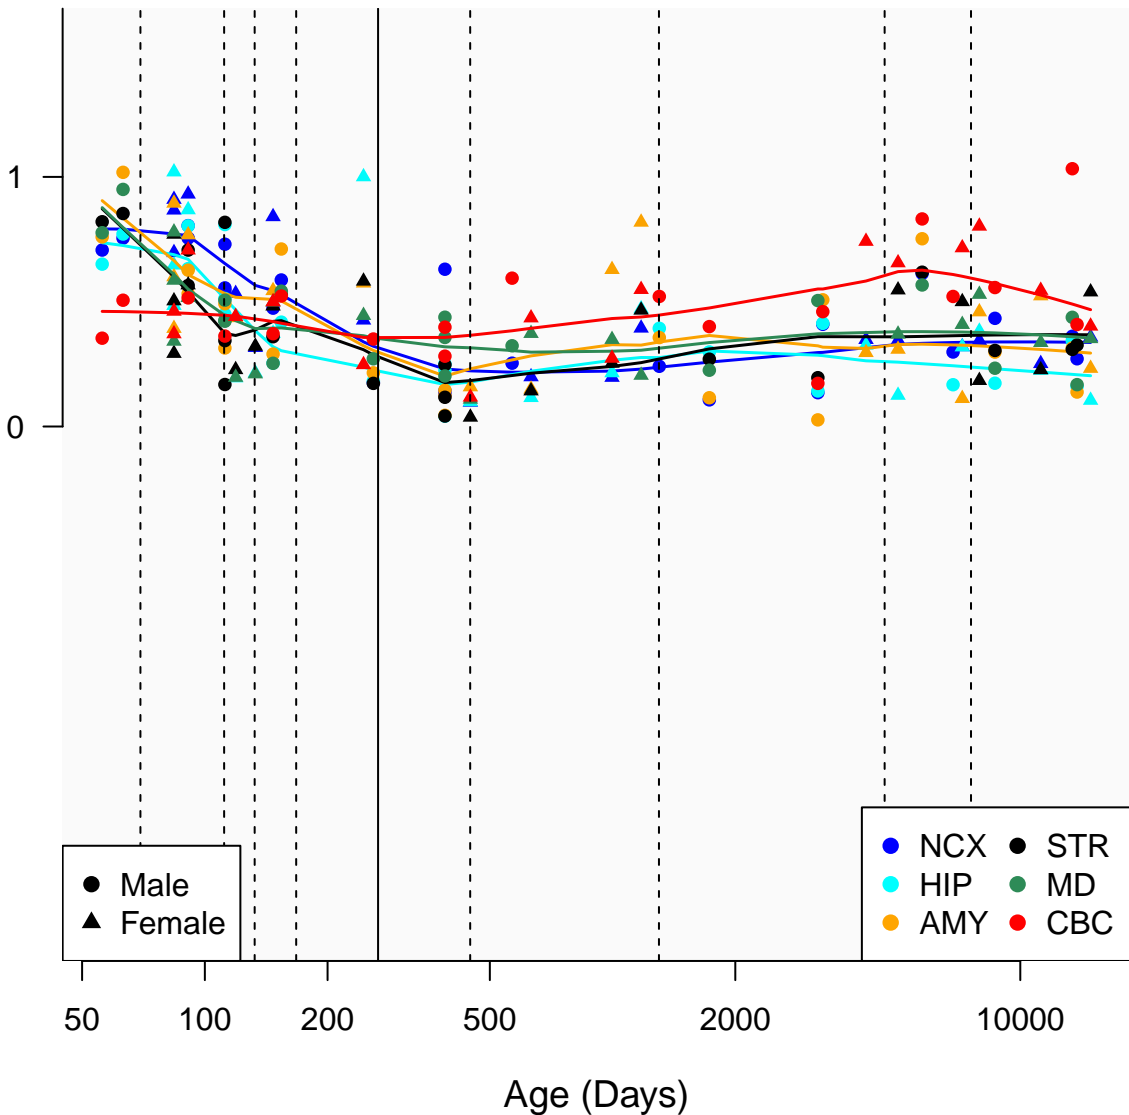

# ST13P5\_ENSG00000212789

Window:

1 2 3 4 5 6 7 8 9

Normalized Log2 RPKM+1

● Male  
▲ Female

● NCX ● STR  
● HIP ● MD  
● AMY ● CBC