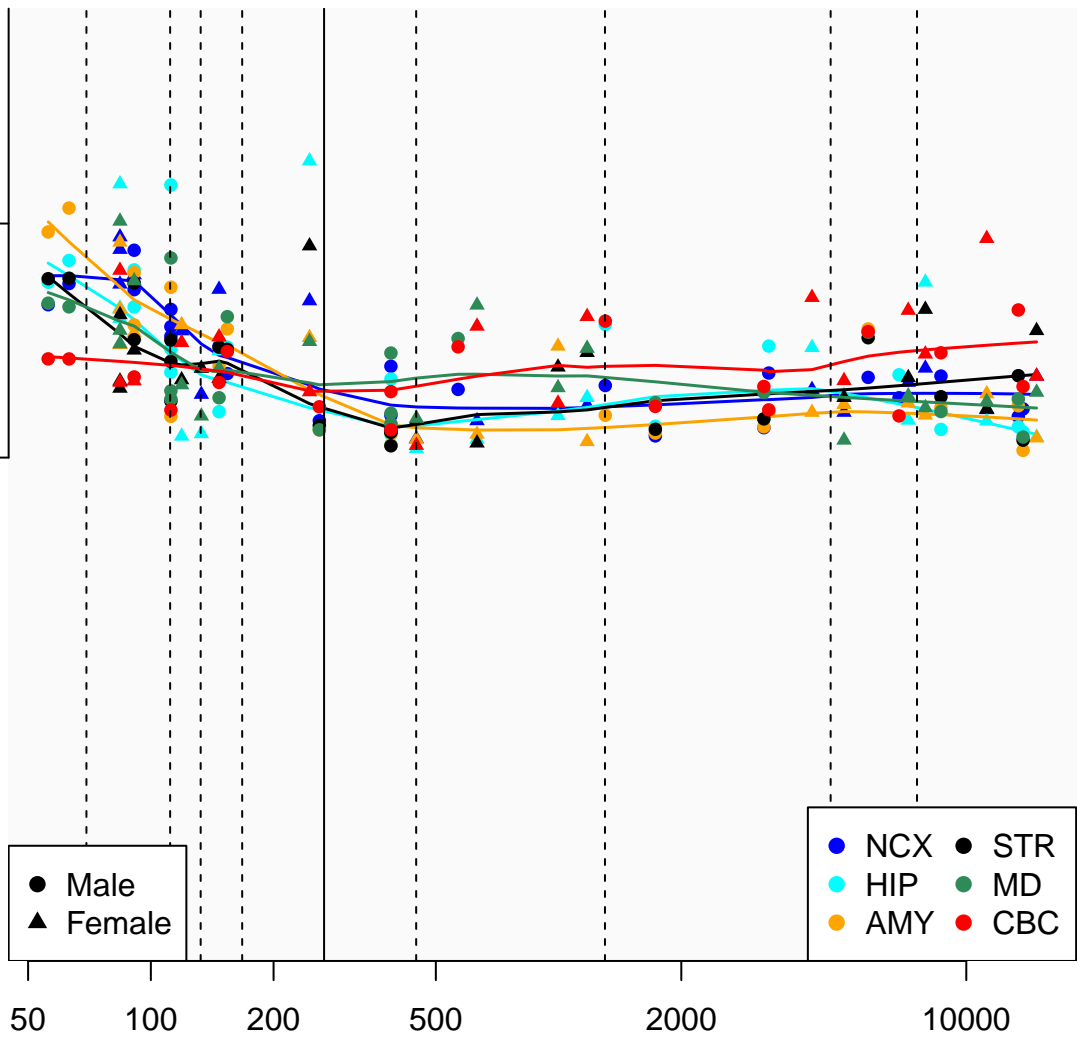

# ST13P6\_ENSG00000225259

Window:

1 2 3 4 5 6 7 8 9

Normalized Log2 RPKM+1

● Male  
▲ Female

● NCX ● STR  
● HIP ● MD  
● AMY ● CBC

Age (Days)