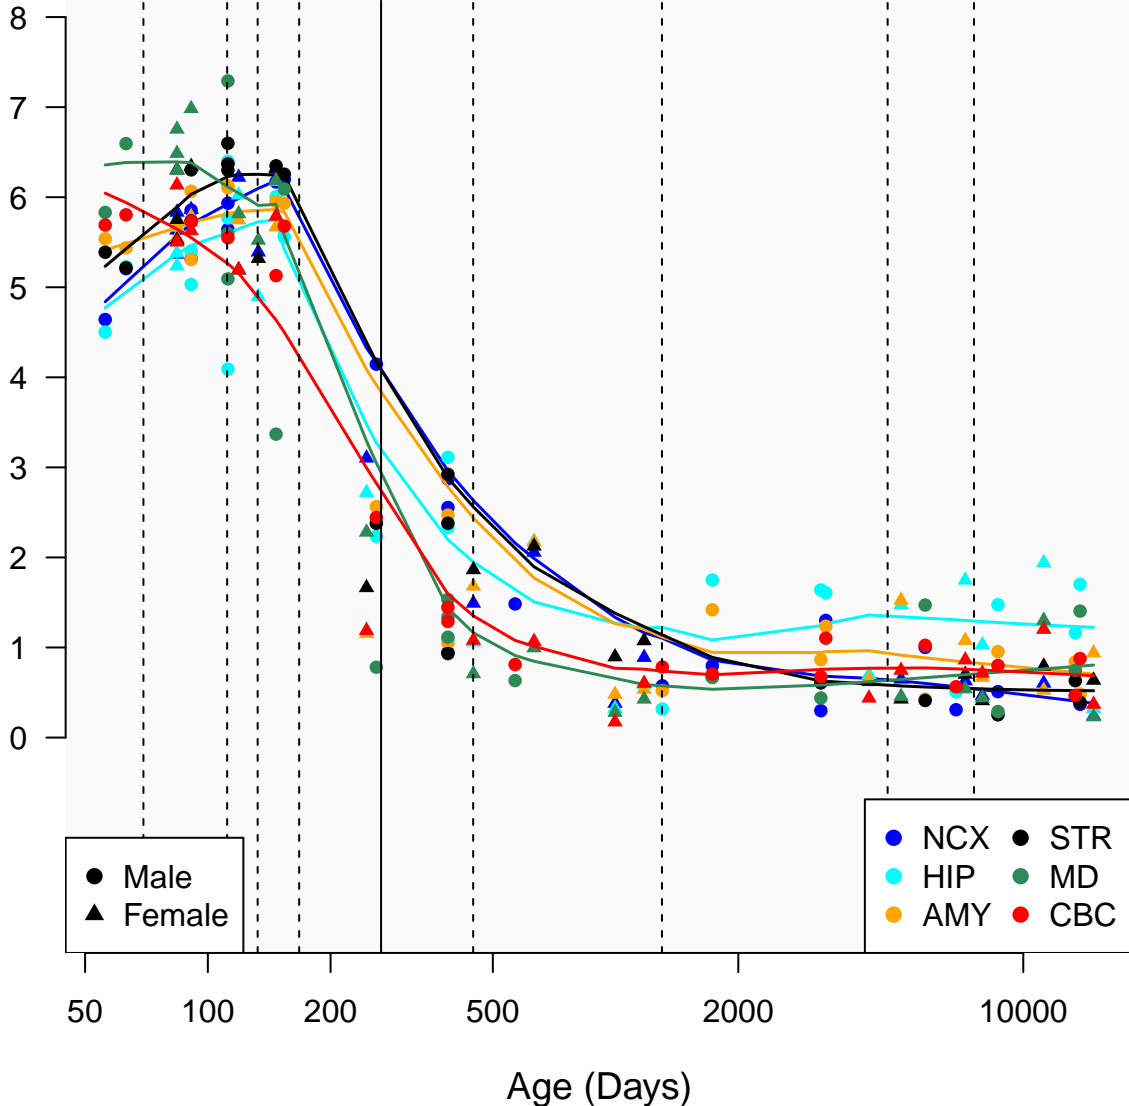

# ST8SIA2\_ENSG00000140557

Window:

1 2 3 4 5 6 7 8 9

Normalized Log2 RPKM+1

● Male  
▲ Female

● NCX ● STR  
● HIP ● MD  
● AMY ● CBC