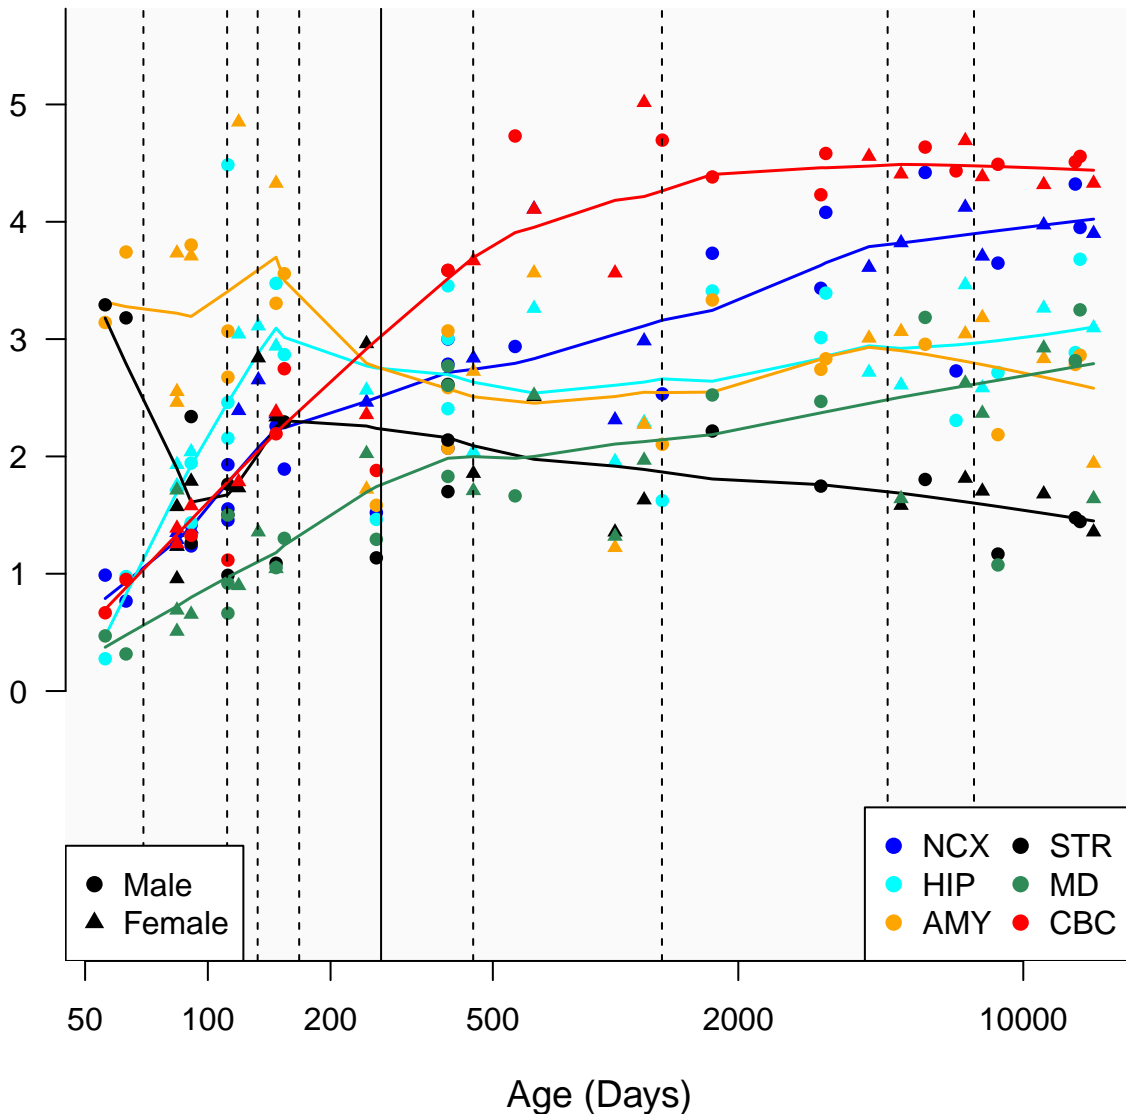

# ST8SIA5\_ENSG00000101638

Window:

1 2 3 4 5 6 7 8 9

Normalized Log2 RPKM+1

● Male  
▲ Female

● NCX ● STR  
● HIP ● MD  
● AMY ● CBC