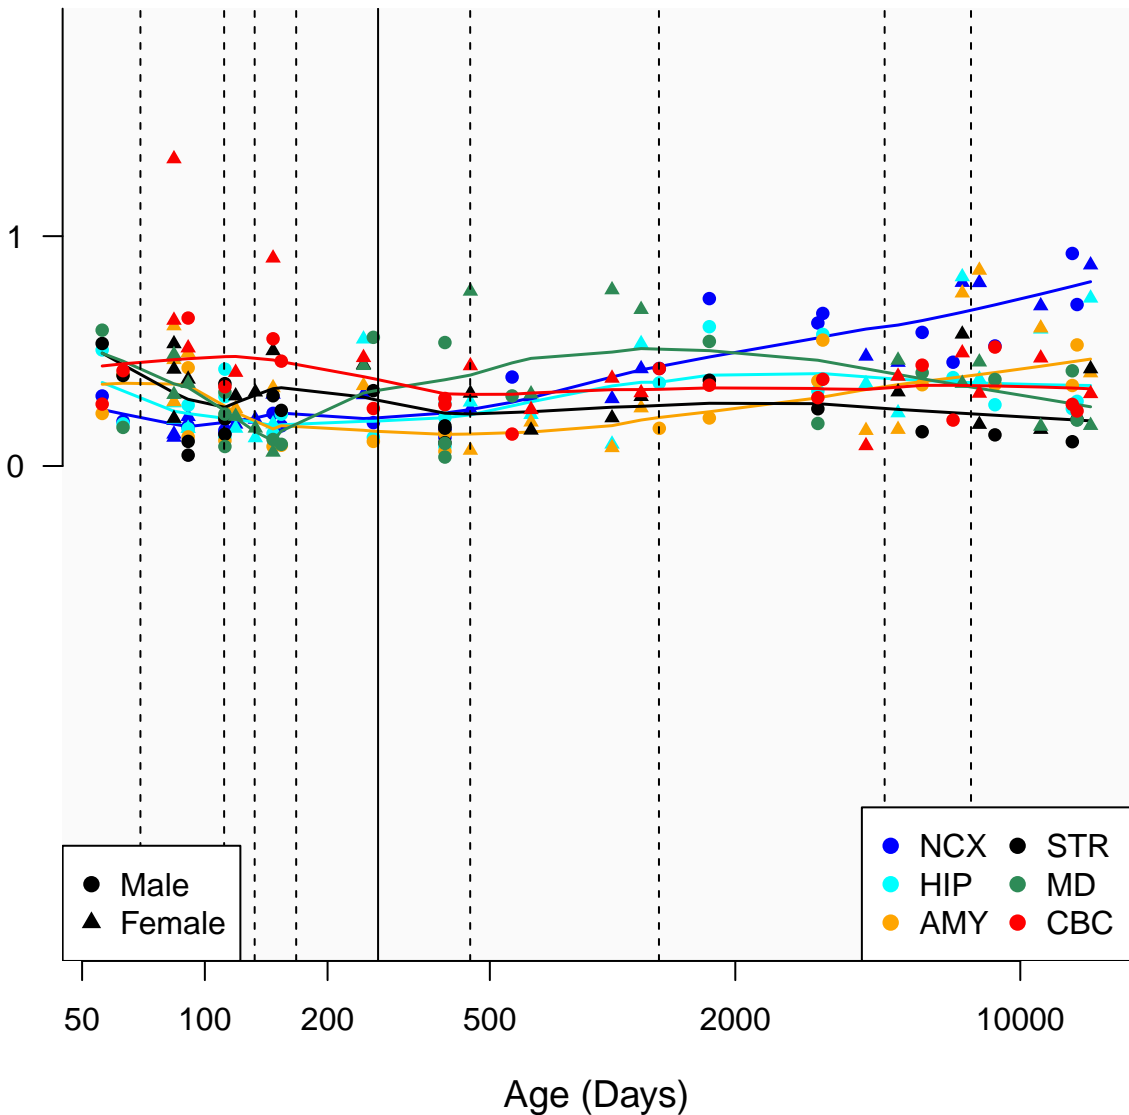

# STEAP1\_ENSG00000164647

Window:

1 2 3 4 5 6 7 8 9

Normalized Log2 RPKM+1

● Male  
▲ Female

● NCX ● STR  
● HIP ● MD  
● AMY ● CBC