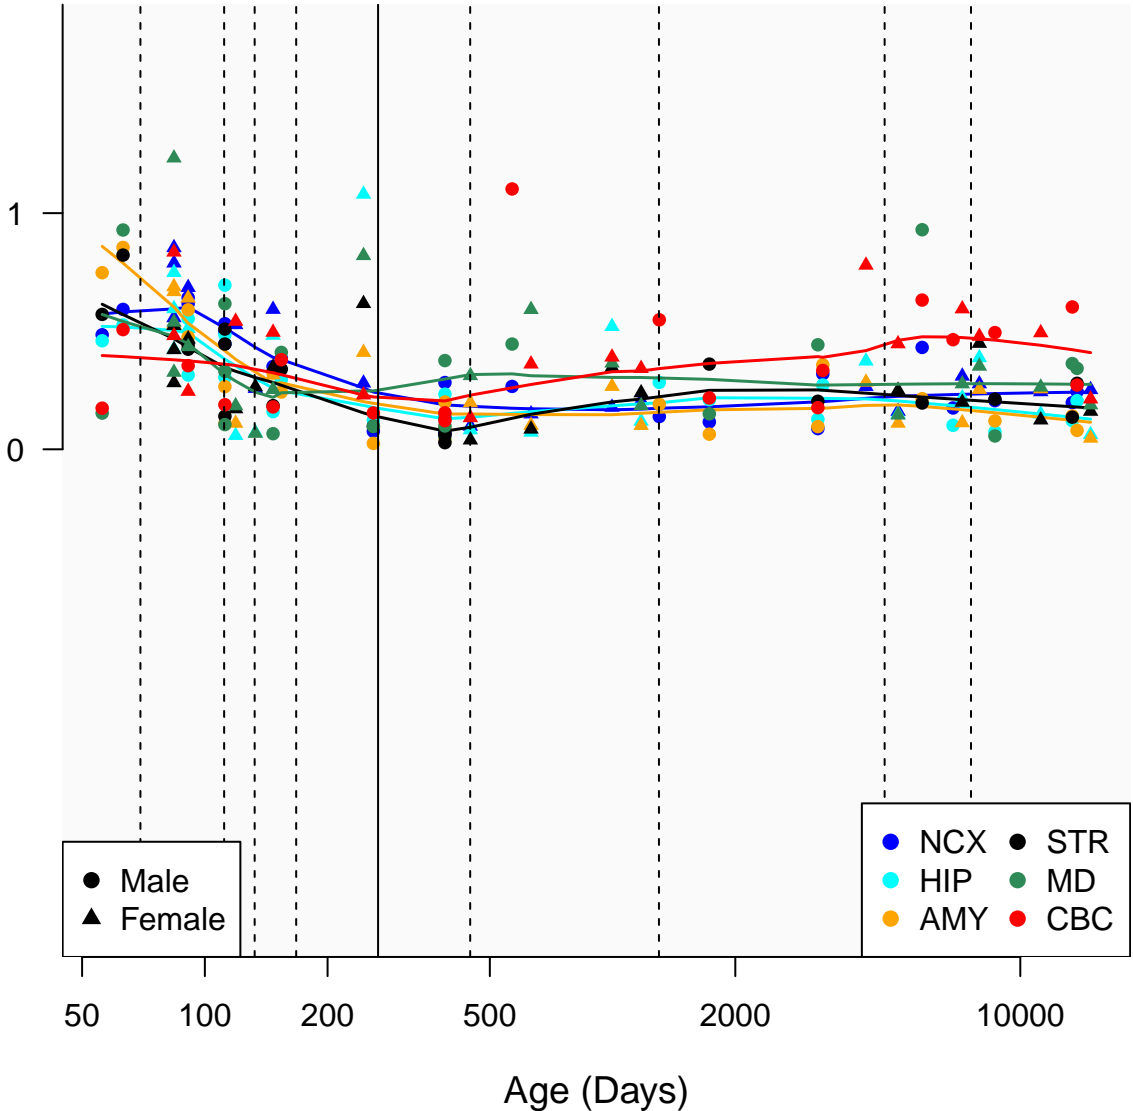

# STIP1P3\_ENSG00000225536

Window:

1 2 3 4 5 6 7 8 9

Normalized Log2 RPKM+1

● Male  
▲ Female

● NCX ● STR  
● HIP ● MD  
● AMY ● CBC