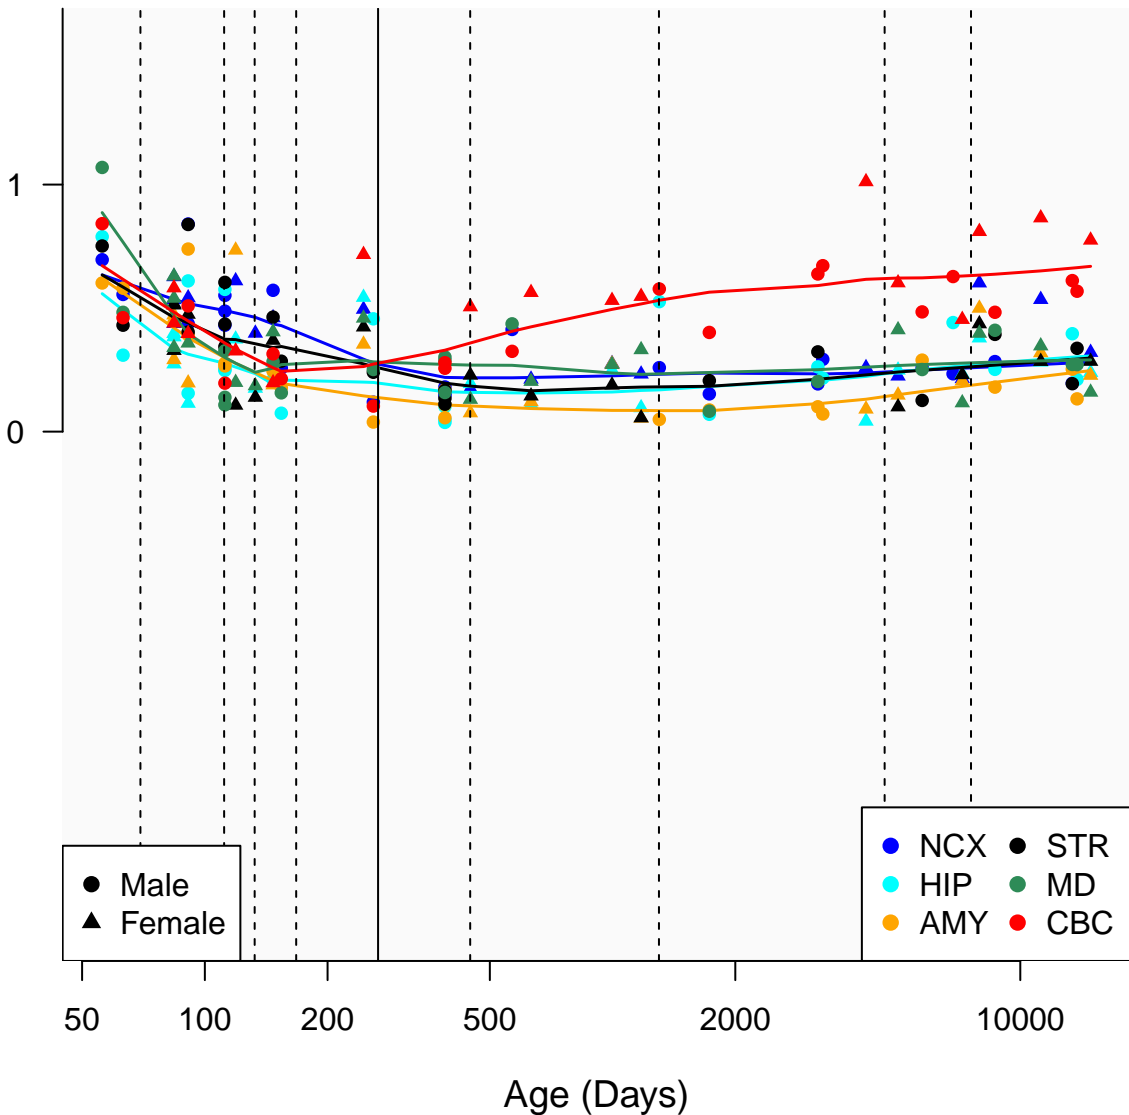

STK24-AS1_ENSG00000224418

Window:

1 2 3 4 5 6 7 8 9

Normalized Log2 RPKM+1

● Male
▲ Female

● NCX ● STR
● HIP ● MD
● AMY ● CBC