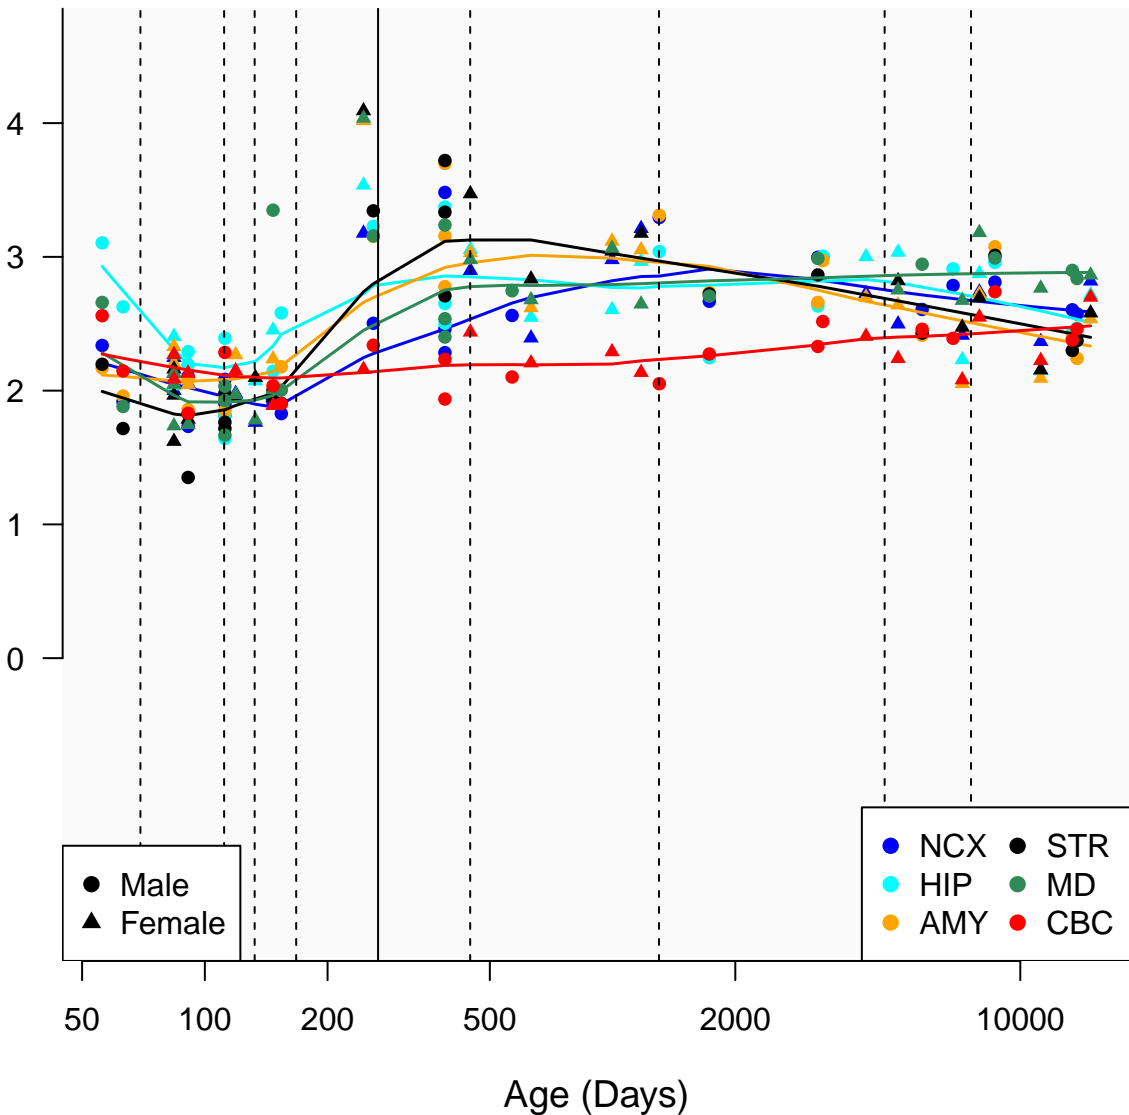

# STK38L\_ENSG00000211455

Window:

1 2 3 4 5 6 7 8 9

Normalized Log2 RPKM+1

● Male  
▲ Female

● NCX ● STR  
● HIP ● MD  
● AMY ● CBC