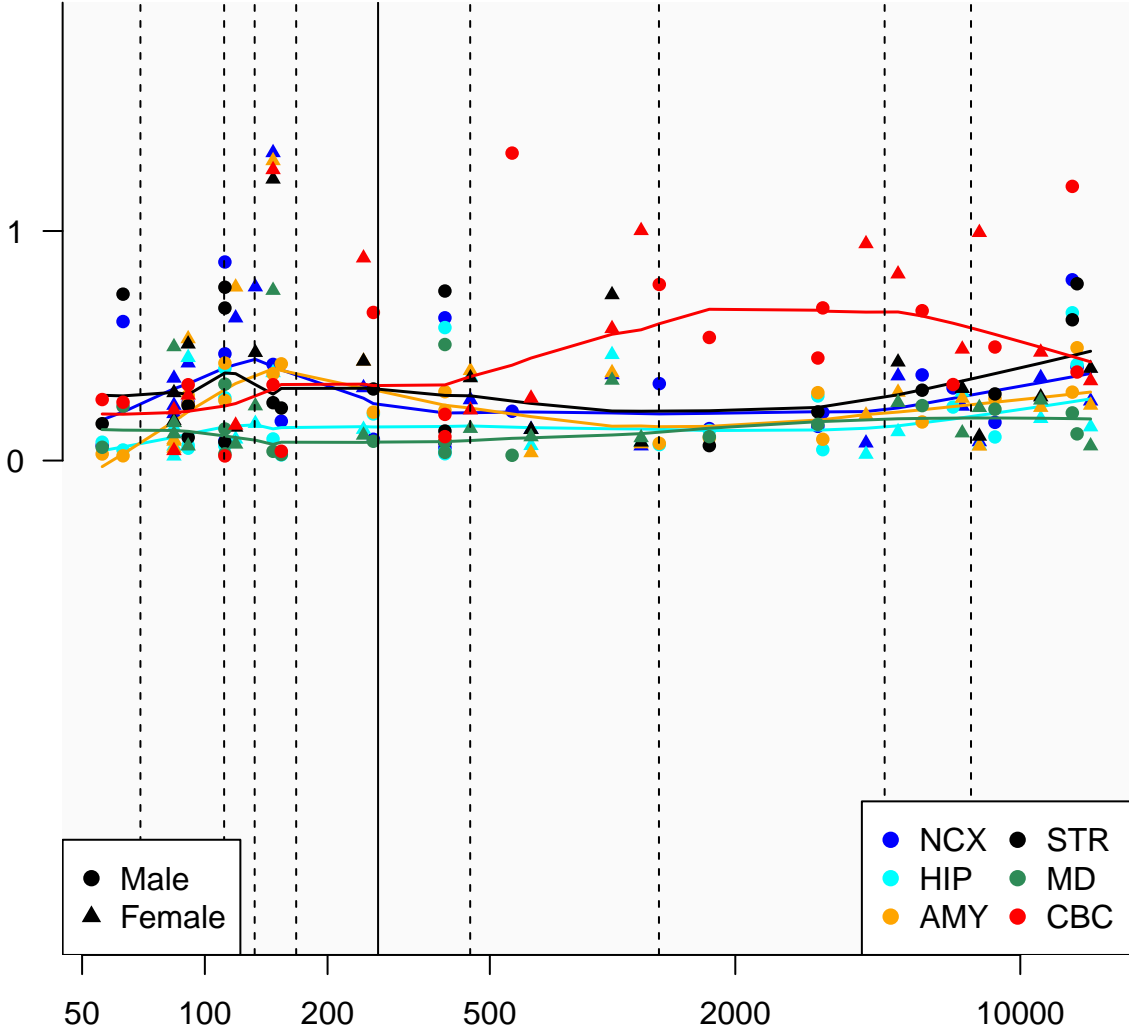

# STX16-NPEPL1\_ENSG00000254995

Window:

1 2 3 4 5 6 7 8 9

Normalized Log2 RPKM+1

Age (Days)