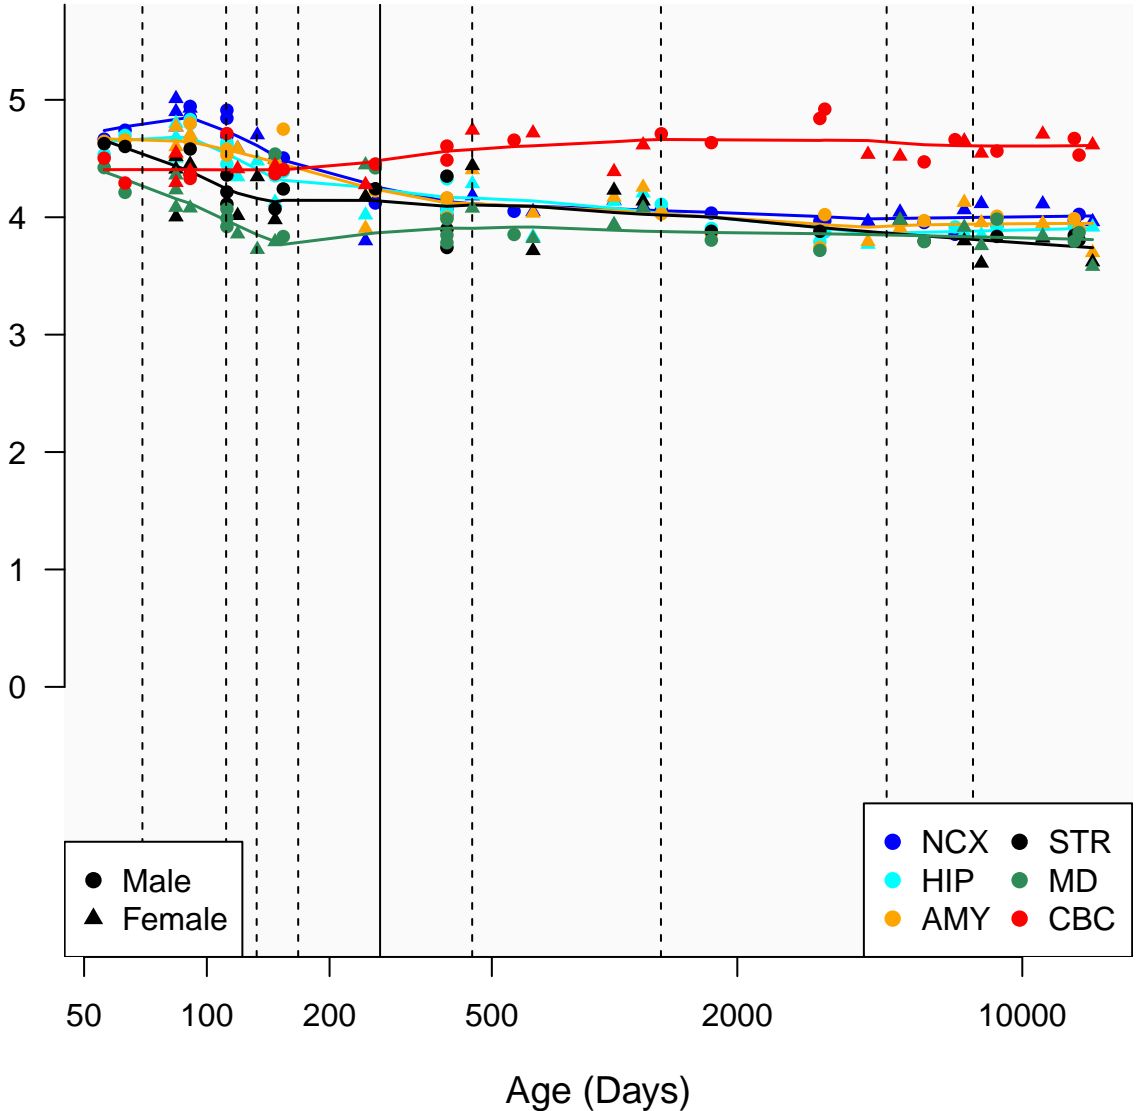

# STX5\_ENSG00000162236

Window:

1 2 3 4 5 6 7 8 9

Normalized Log2 RPKM+1

● Male  
▲ Female

● NCX ● STR  
● HIP ● MD  
● AMY ● CBC