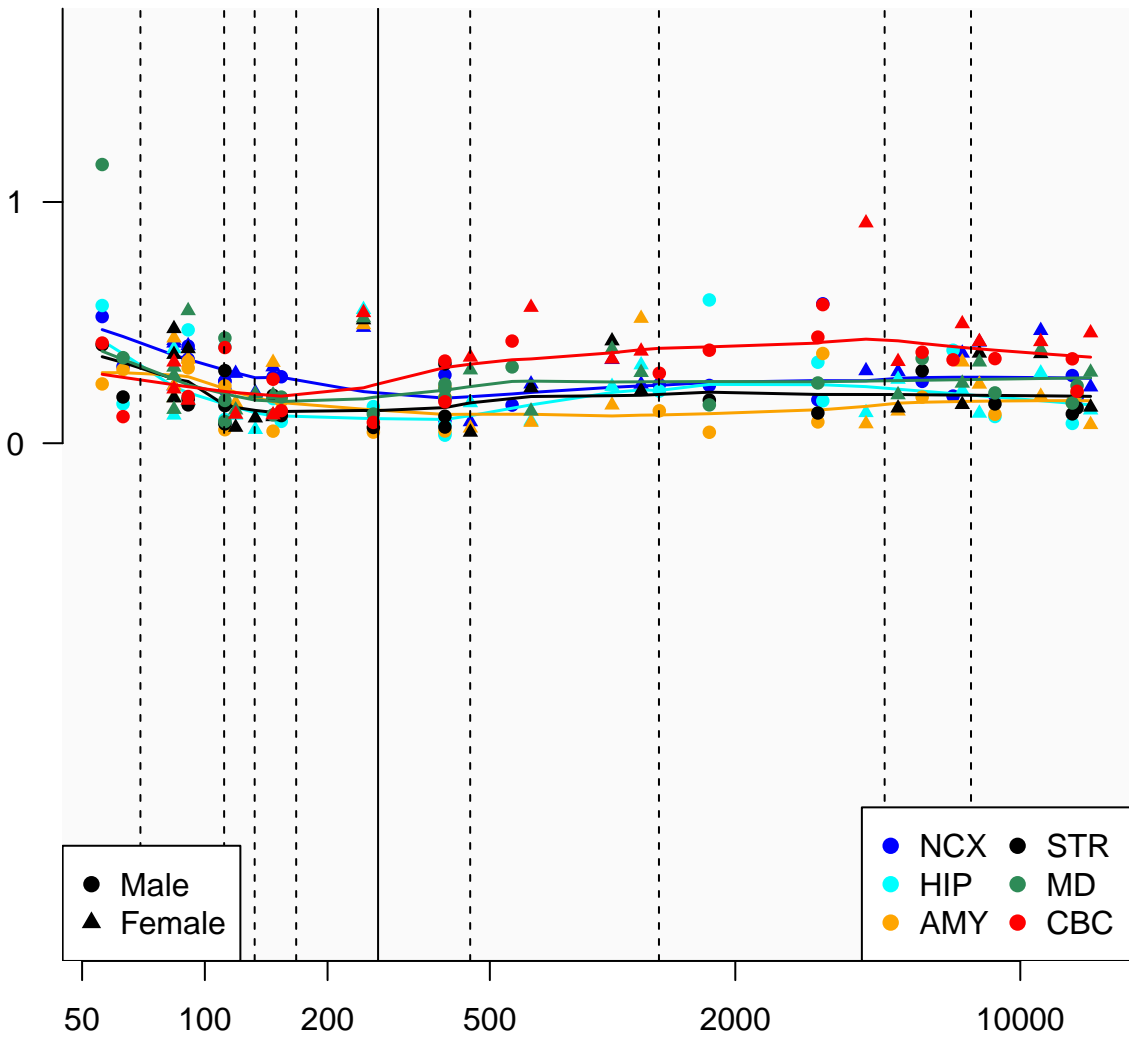

SUMO1P4_ENSG00000235555

Window:

1 2 3 4 5 6 7 8 9

Normalized Log2 RPKM+1

● Male
▲ Female

● NCX ● STR
● HIP ● MD
● AMY ● CBC

Age (Days)