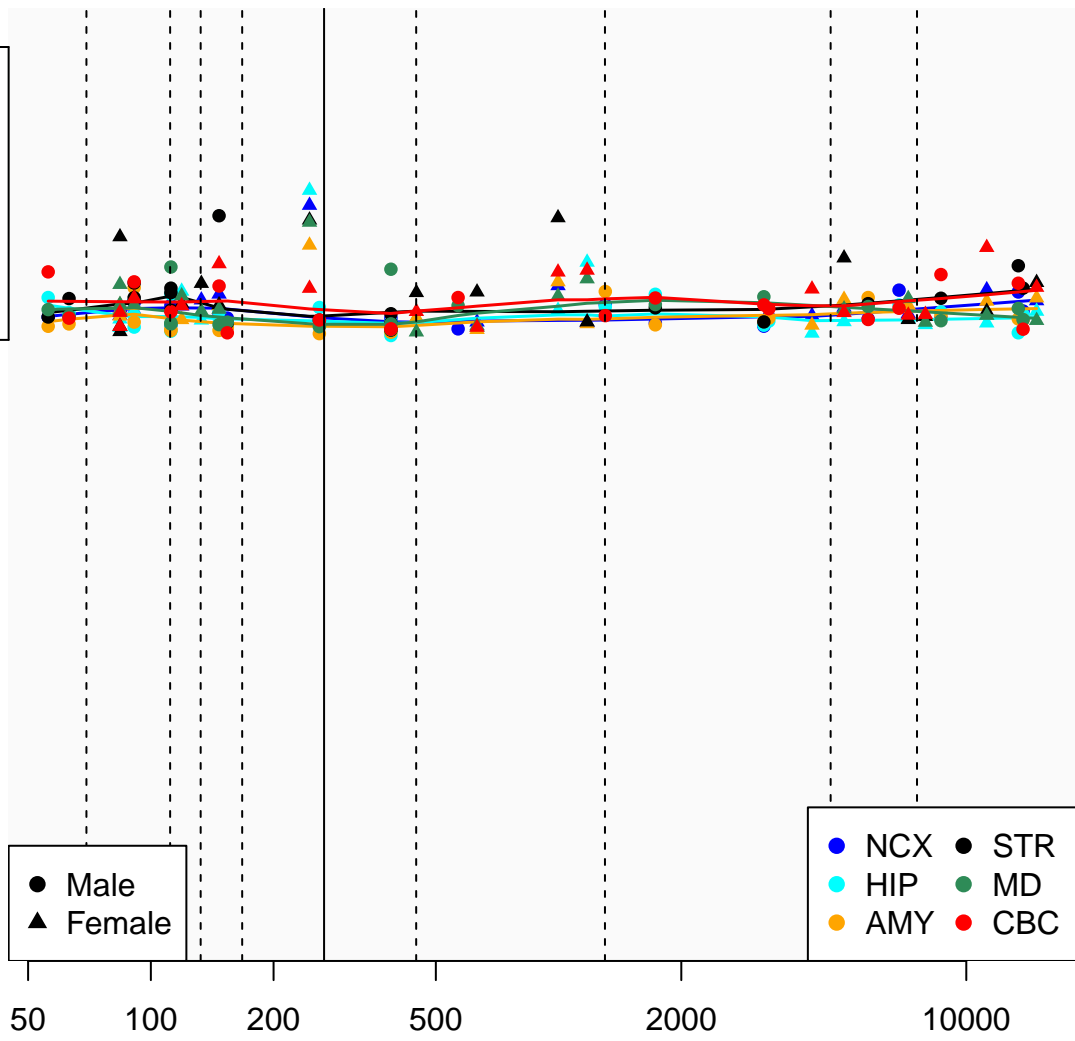

# SUN3\_ENSG00000164744

Window:

1 2 3 4 5 6 7 8 9

Normalized Log2 RPKM+1

● Male  
▲ Female

● NCX ● STR  
● HIP ● MD  
● AMY ● CBC

Age (Days)