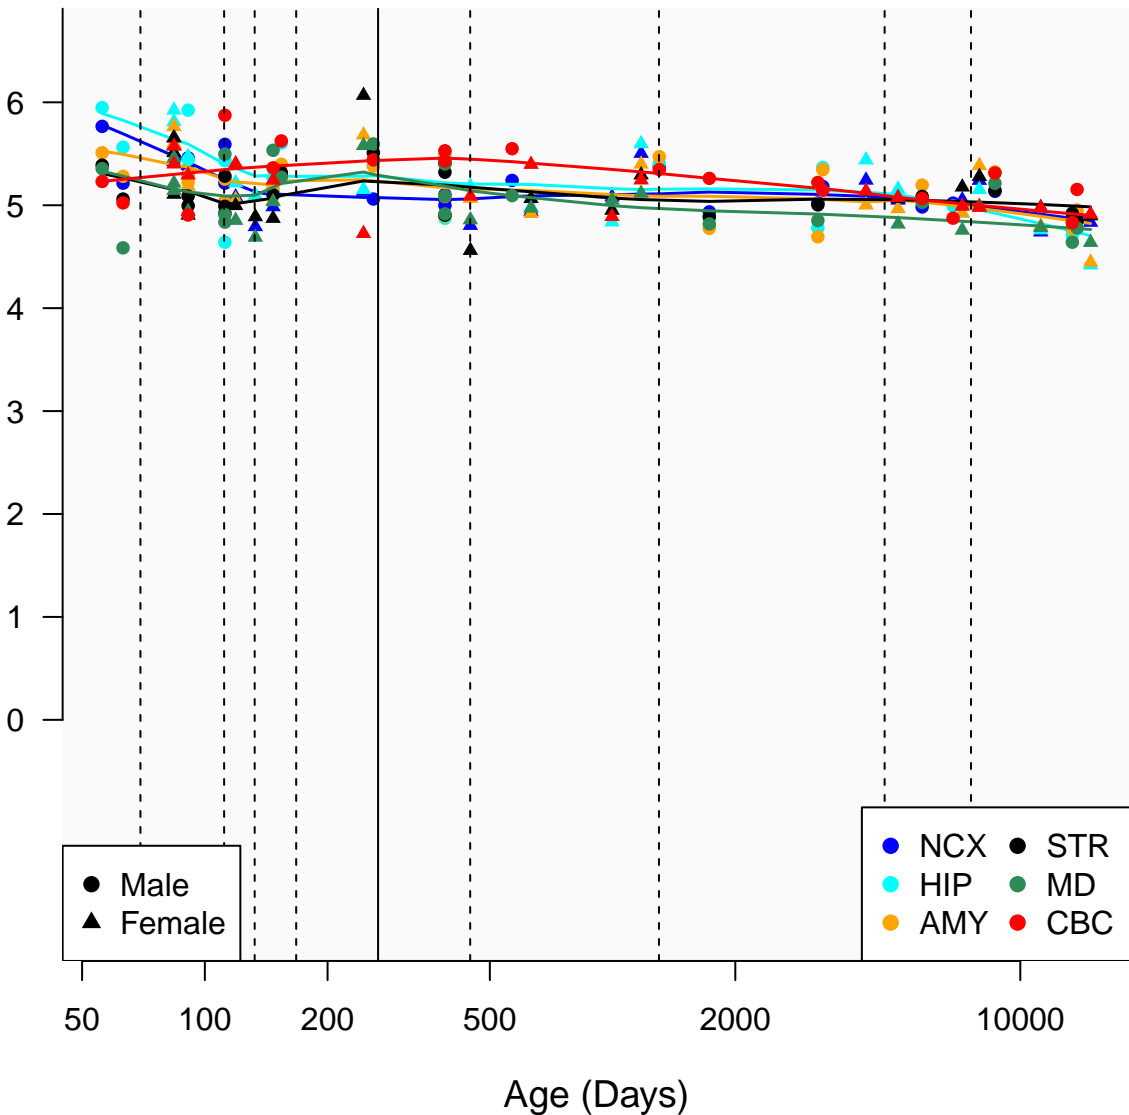

SURF4_ENSG00000148248

Window:

1 2 3 4 5 6 7 8 9

Normalized Log2 RPKM+1

● Male
▲ Female

● NCX ● STR
● HIP ● MD
● AMY ● CBC