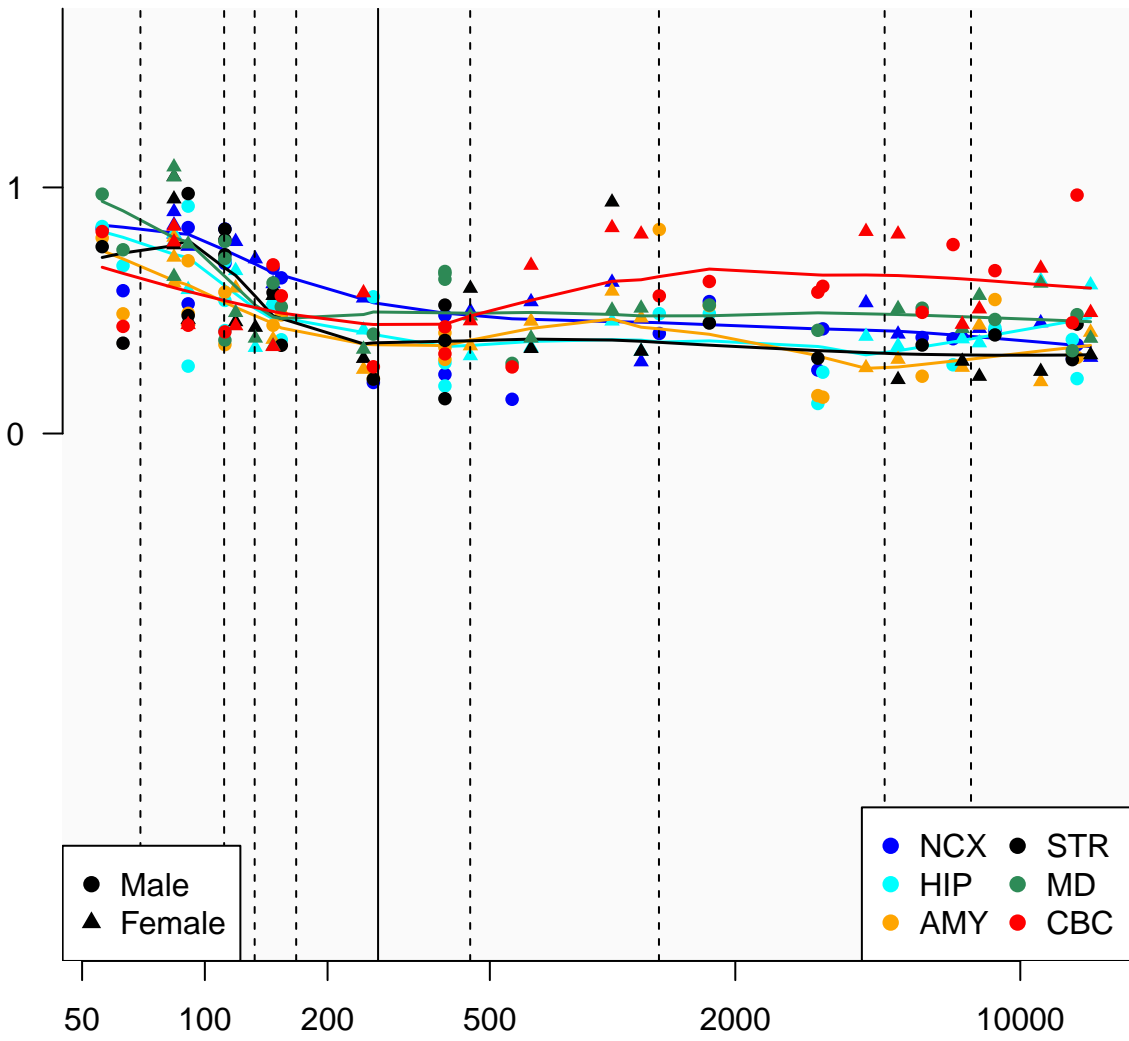

# SWSAP1\_ENSG00000173928

Window:

1 2 3 4 5 6 7 8 9

Normalized Log2 RPKM+1

● Male  
▲ Female

● NCX ● STR  
● HIP ● MD  
● AMY ● CBC

Age (Days)