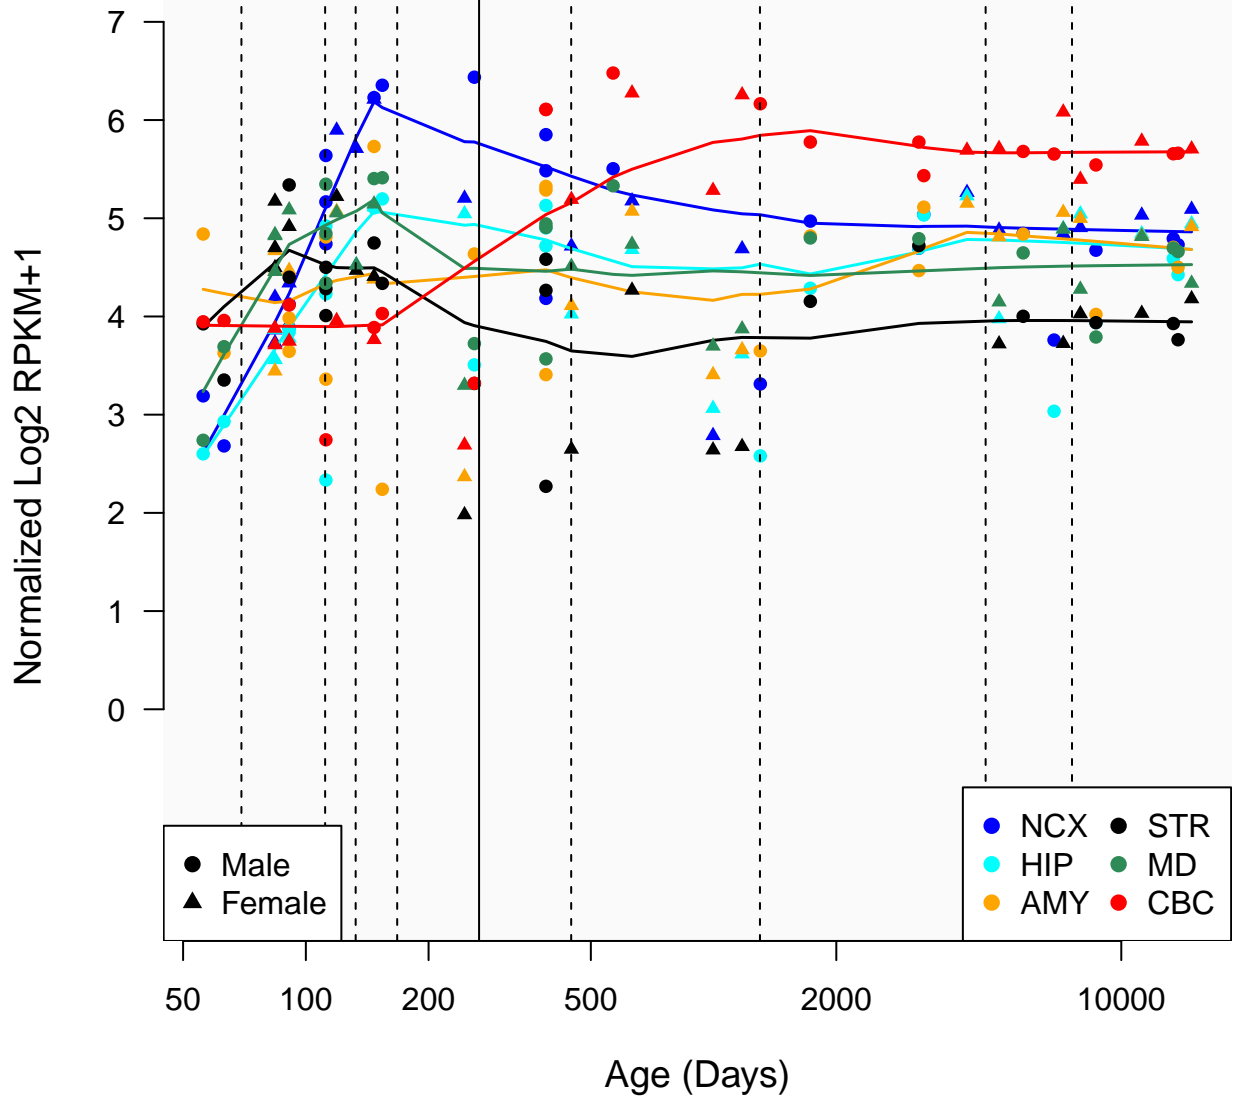

SYBU_ENSG00000147642

Window:

1 2 3 4 5 6 7 8 9

● Male
▲ Female

● NCX ● STR
● HIP ● MD
● AMY ● CBC