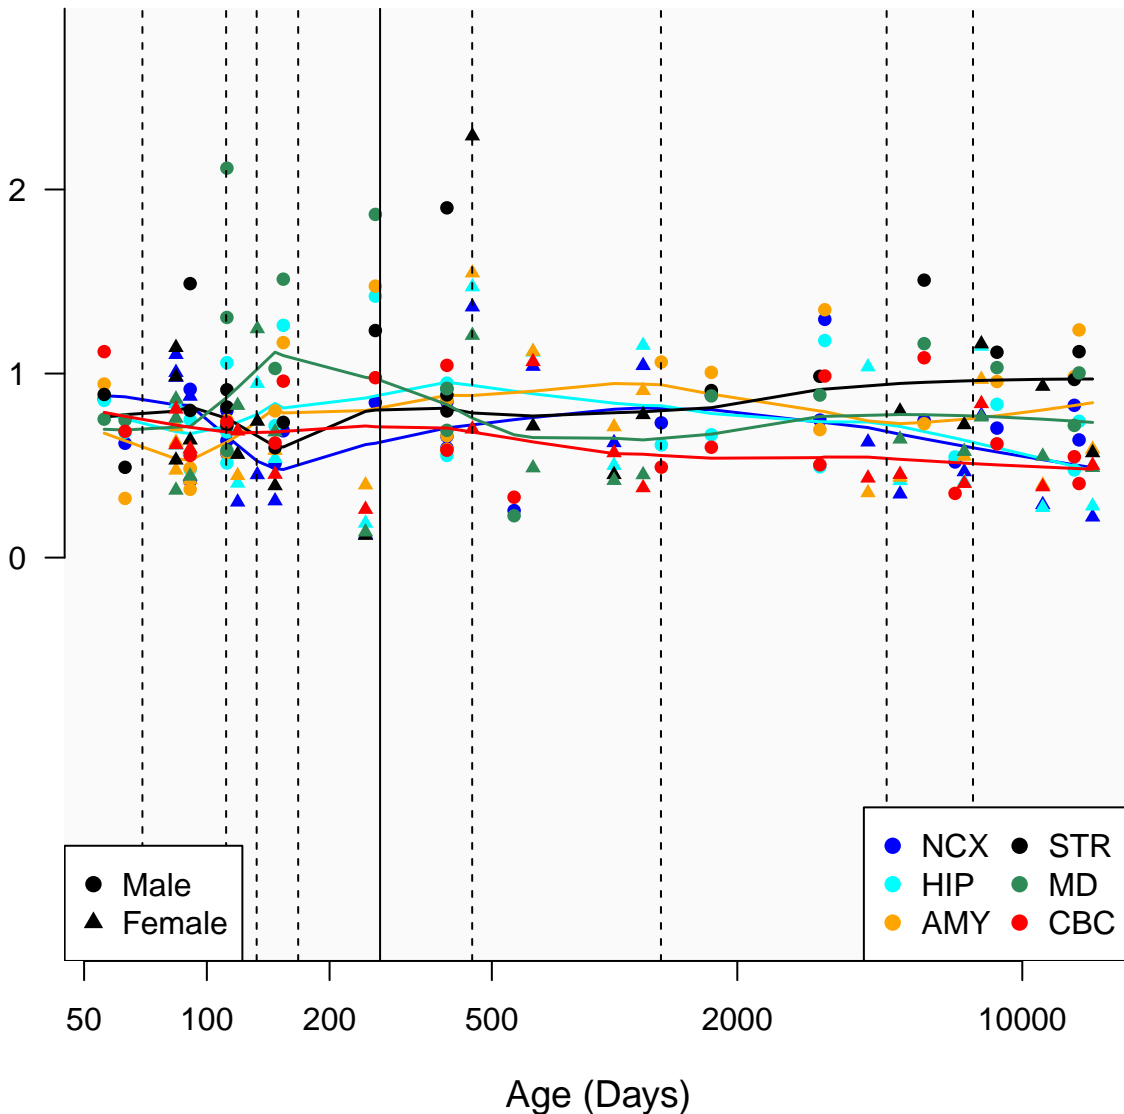

# SYK\_ENSG00000165025

Window:

1 2 3 4 5 6 7 8 9

Normalized Log2 RPKM+1

● Male  
▲ Female

● NCX ● STR  
● HIP ● MD  
● AMY ● CBC