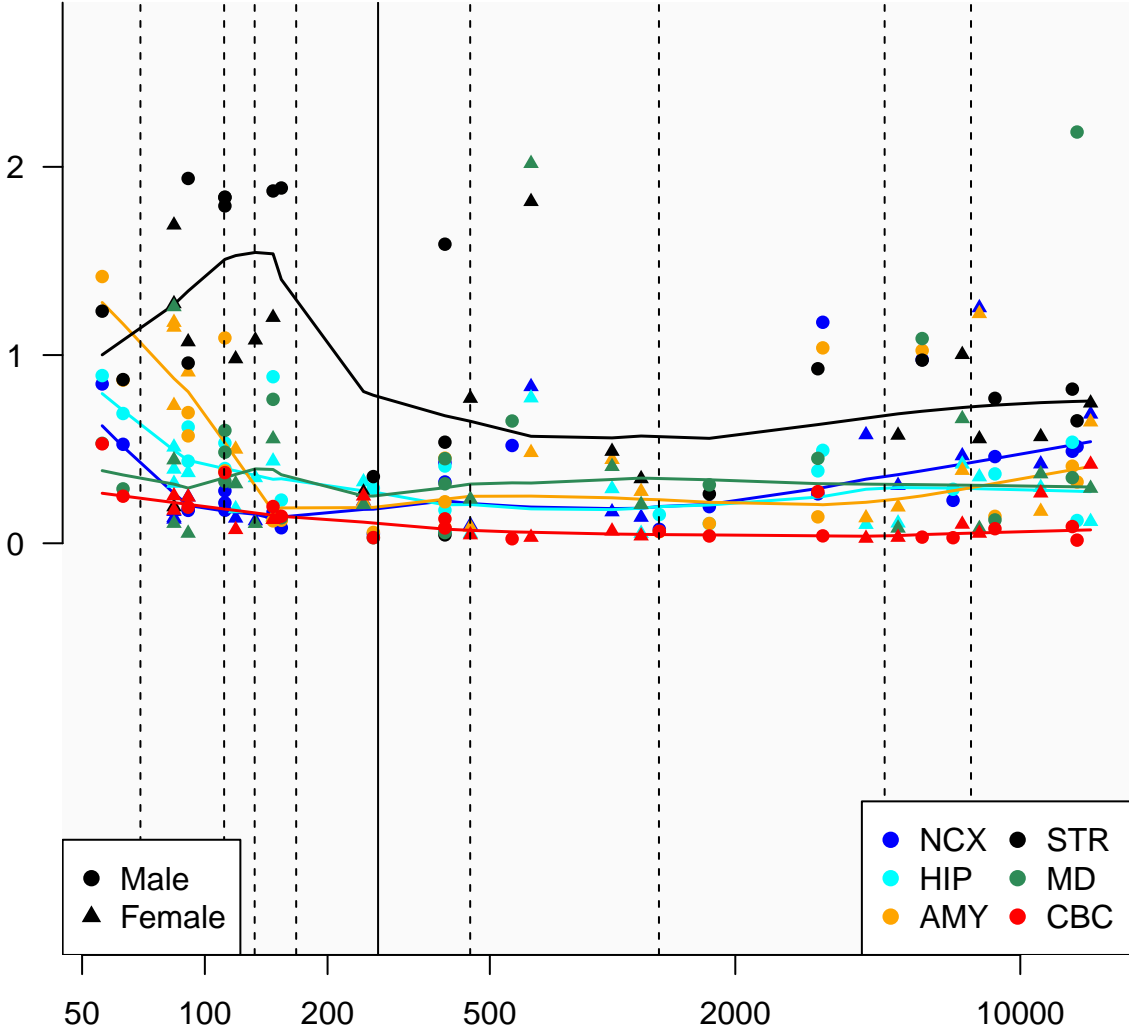

# SYT10\_ENSG00000110975

Window:

1 2 3 4 5 6 7 8 9

Normalized Log2 RPKM+1

● Male  
▲ Female

● NCX ● STR  
● HIP ● MD  
● AMY ● CBC

Age (Days)