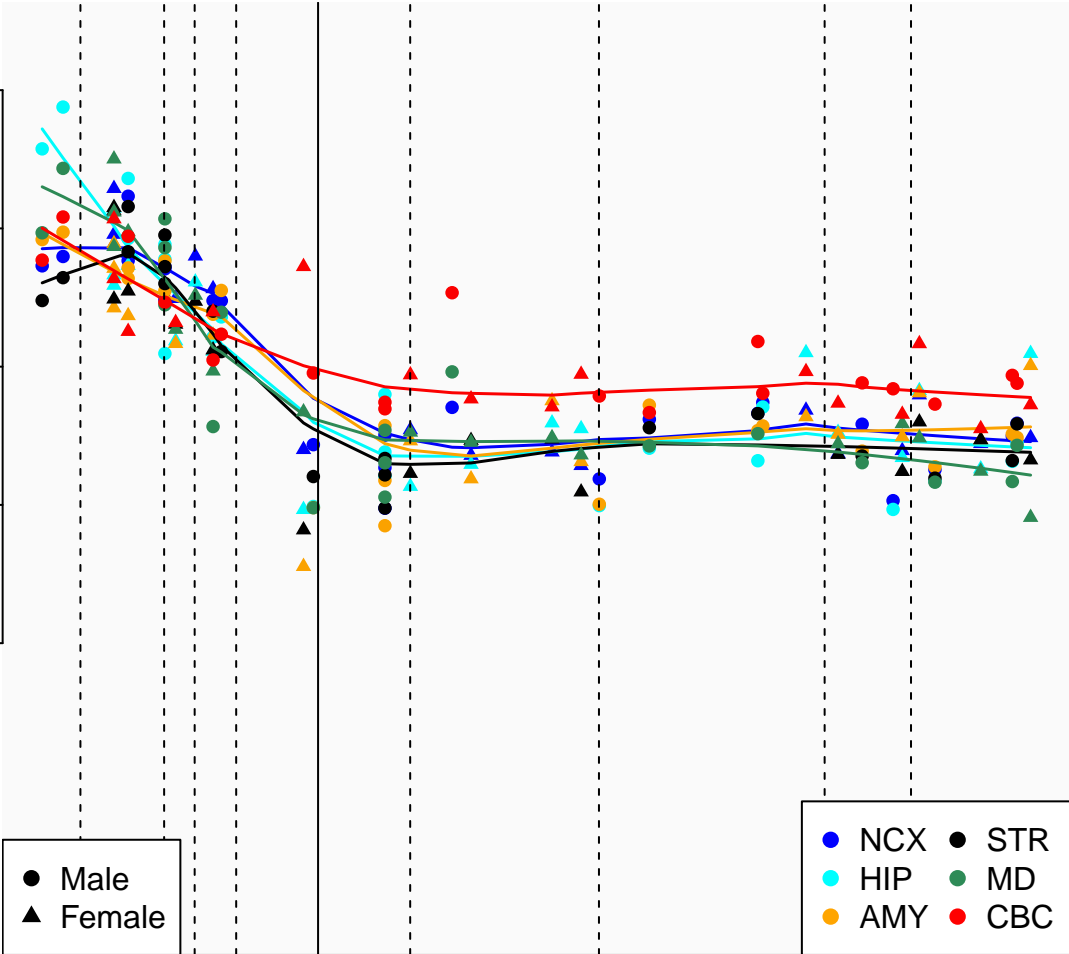

# SYT14\_ENSG00000143469

Window:

1 2 3 4 5 6 7 8 9

Normalized Log2 RPKM+1

4  
3  
2  
1  
0

● Male  
▲ Female

● NCX ● STR  
● HIP ● MD  
● AMY ● CBC

Age (Days)