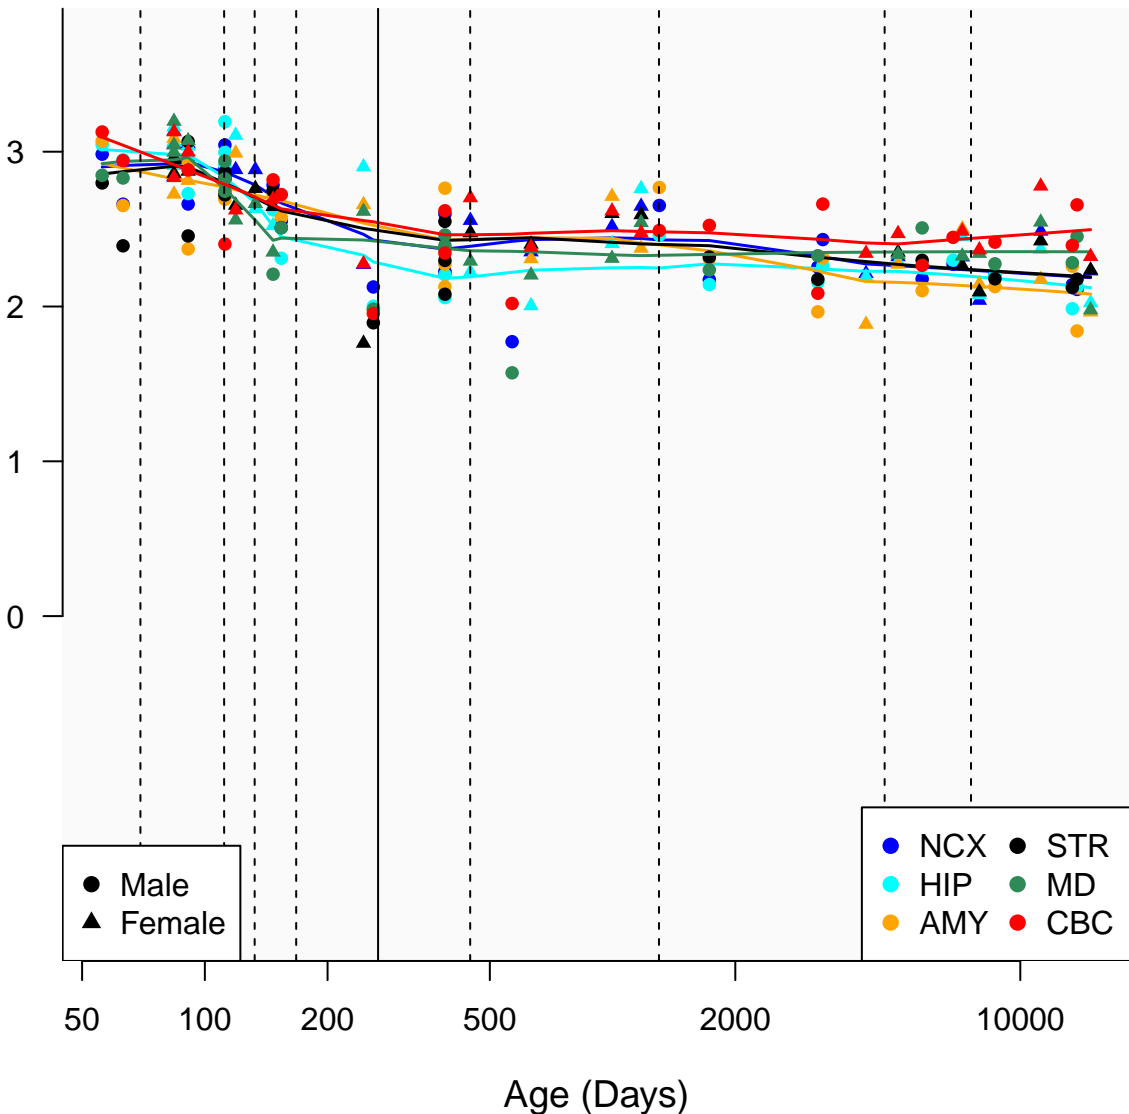

# TAF5L\_ENSG00000135801

Window:

1 2 3 4 5 6 7 8 9

Normalized Log2 RPKM+1

● Male  
▲ Female

● NCX ● STR  
● HIP ● MD  
● AMY ● CBC