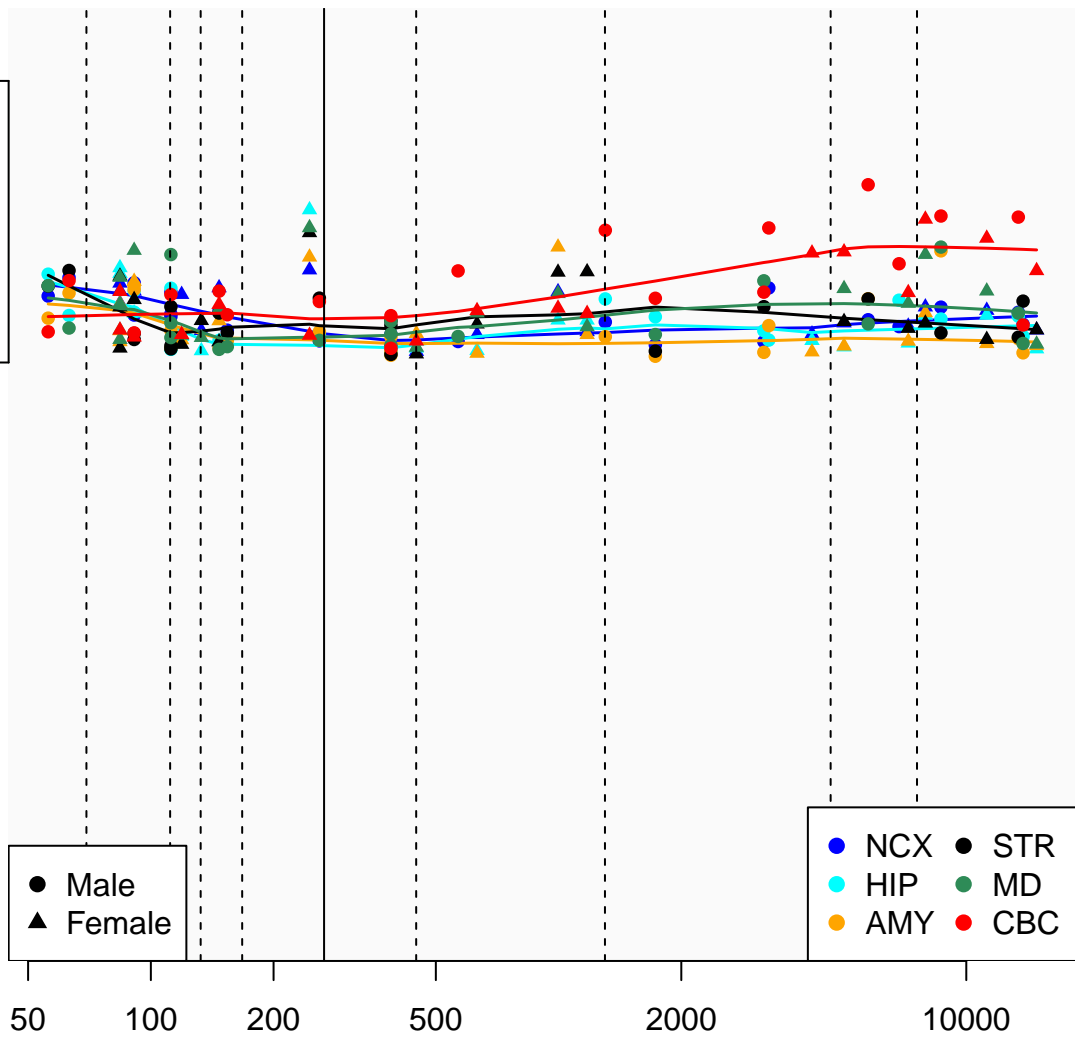

# TAF9BP1\_ENSG00000213871

Window:

1 2 3 4 5 6 7 8 9

Normalized Log2 RPKM+1

● Male  
▲ Female

● NCX ● STR  
● HIP ● MD  
● AMY ● CBC

Age (Days)